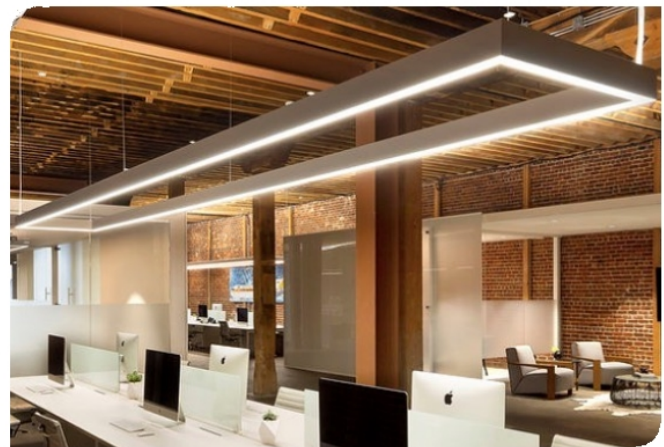

Available Finishes

Standard

	Matte White	RAL #9003

Set up fee and longer lead time will be applied on non-standard finishes.

Metropolitan

	Black	RAL #9011
	Silver	RAL #9022
	Asher Grey	RAL #7004
	Mason	RAL #7039
	Slate	RAL #7031
	Tech Grey	RAL #7016
	Chocolate Spice	RAL #8017
	Urban Native	RAL #8025
	Carmin	RAL #8028
	Reseda Green	RAL #6011

Vibrant

	Violet Dreams	RAL #4006
	Purple Red	RAL #3004
	Carmine Red	RAL #3002
	Rose	RAL #3017
	Pure Orange	RAL #2004
	Traffic Yellow	RAL #1023
	Daisy	RAL #1018
	Antique Spring	RAL #6019
	Island Skye	RAL #6027
	Sky Blue	RAL #5015