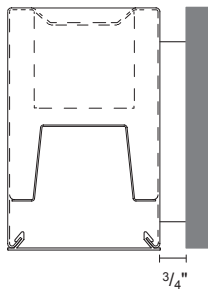

## Mounting

**RT - T-Bar Grid Mount**

**RS - Screw Slot Mount**

**RF - Flange Detail**

**RTL - Trimless Detail**

**W - Wall**

**S - Surface**

**CW - Ceiling to Wall**

### Desktop

L - 4 3/8" x W - 3 1/4" x D - 2 1/2"