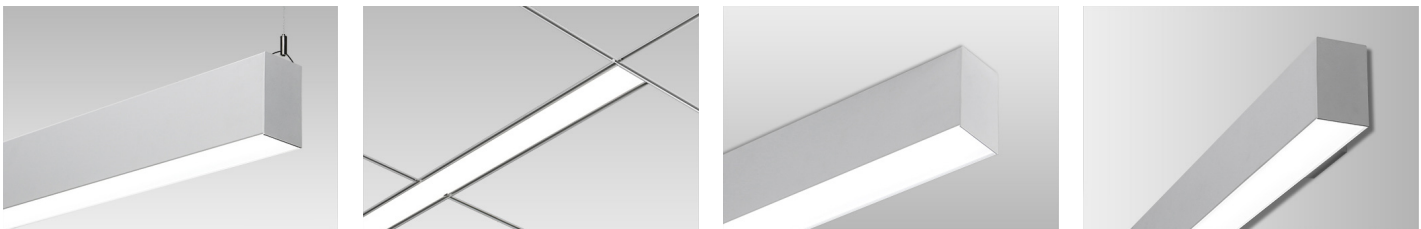

Project Name:

Type:

Quantity:

FIXTURE SPECIFICATIONS

INTENDED USE

Our linear architectural LED lights come with a variety of color temperature, dimming, CRI and voltage options. Ideal for commercial, hospitality and residential interior lighting, this 2-inch lens opening fixture offers an RGBW and Bluetooth Light Mesh smart phone app for optimal performance and versatility. This linear fixture comes in standard lengths of 2ft, 3ft, 4ft, 6ft and 8ft and can be joined together for seamless runs of any length. Available with varying options in lumen output.

PRODUCT FAMILY

- **12100-20-P** Pendant Mount
- **12100-20-W** Wall Mount
- **12100-20-S** Surface Mount
- **12100-20-R** Recessed Mount

AVAILABLE LENGTHS

2FT, 3FT, 4FT, 6FT & 8FT

- **Continuous Run** | Consult Factory
- **Custom Length** | Consult Factory

FEATURES

Construction: Die-formed and welded 22-gauge cold rolled steel, painted finish with premium paint

Continuous Run: Full ability to tandem mount for continuous run application

Indirect Pendant Mounting: For most effective indirect lighting result, mount at no less than 18" from the ceiling

Custom Design: Offered with pre-fabricated and fully illuminated corners

Lens: Glare-free, frosted acrylic snap-in flat or 1/2" snap-in drop lens for even distribution

Voltage: 50/60 Hz Constant current 0-10V @ 120-277V, TRIAC & ELV @ 120V RGBW Tunable White @ 120-277V

Dimming for Static Color: 0-10V, TRIAC (Forward-phase), ELV (Reverse-phase)

RGBW Smart Phone App: Bluetooth App for iOS and Android (See Page 6)

Life: +60,000 Reported L70 Hours @ 55°C

Operating Temperature: 4°F (-20°C) ~ 122°F (50°C).

Warranty: 5 years (Static Colors) and 3 years (RGBW & Tunable White) Carefree for parts & components (Labor not included)