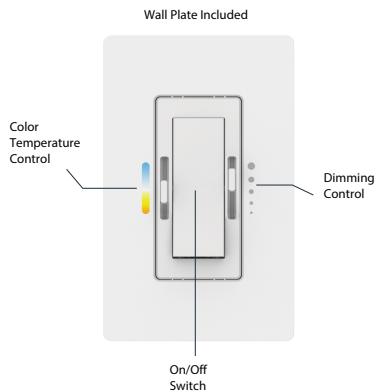

Compatible Dimmers

Static White

Triac   ELV   0-10V

TG-600P	DVELV-303P	NTSTV
LG-600P	SELV-300P	NFTV
TGCL-153P	MAELV-600	DVSTV
DV-600P	FAELV-500	
DVCL-153P		
S-603PG		
CT-103P		
S-600P		

6161	IPE04	IP710-DLZ
6633-P	VPE06-1LZ	
6683		
6631-2		
IPI06-1LZ		

TUNABLE WHITE

TW-2N1-WH Dual Wall Switch