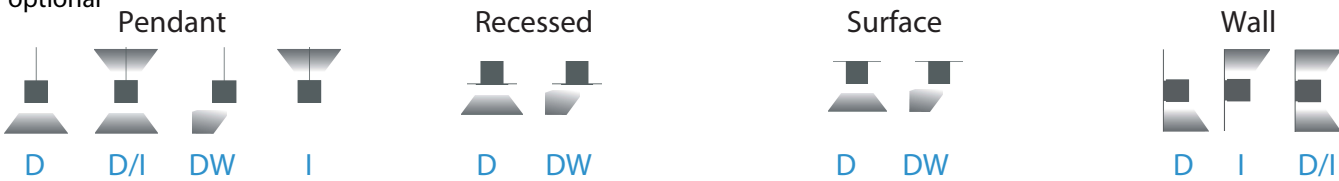

Project Name:

Type:

Quantity:

FIXTURE SPECIFICATIONS

INTENDED USE

Our linear architectural LED lights come with a variety of color temperature, dimming, CRI and voltage options. Ideal for commercial, hospitality and residential interior lighting, this 2-inch lens opening fixture offers an RGBW and Bluetooth Light Mesh smart phone app for optimal performance and versatility. This linear fixture comes in standard lengths of 2ft, 3ft, 4ft, 6ft and 8ft and can be joined together for seamless runs of any length. Available with varying options in lumen output.

PRODUCT FAMILY

- **12100-20-P** Pendant Mount
- **12100-20-W** Wall Mount
- **12100-20-S** Surface Mount
- **12100-20-R** Recessed Mount

AVAILABLE LENGTHS

2FT, 3FT, 4FT, 6FT & 8FT

- **Continuous Run** | Consult Factory
- **Custom Length** | Consult Factory

FEATURES

Construction: Die-formed and welded 22-gauge cold rolled steel, painted finish with premium paint

Continuous Run: Full ability to tandem mount for continuous run application

Indirect Pendant Mounting: For most effective indirect lighting result, mount at no less than 18" from the ceiling

Custom Design: Offered with pre-fabricated and fully illuminated corners

Lens: Glare-free, frosted acrylic snap-in flat or 1/2" snap-in drop lens for even distribution

Voltage: 50/60 Hz Constant current 0-10V @ 120-277V, TRIAC & ELV @ 120V RGBW Tunable White @ 120-277V

Dimming for Static Color: 0-10V, TRIAC (Forward-phase), ELV (Reverse-phase)

RGBW Smart Phone App: Bluetooth App for iOS and Android (See Page 6)

Life: +60,000 Reported L70 Hours @ 55°C

Operating Temperature: 4°F (-20°C) ~ 122°F (50°C).

Warranty: 5 years (Static Colors) and 3 years (RGBW & Tunable White) Carefree for parts & components (Labor not included)