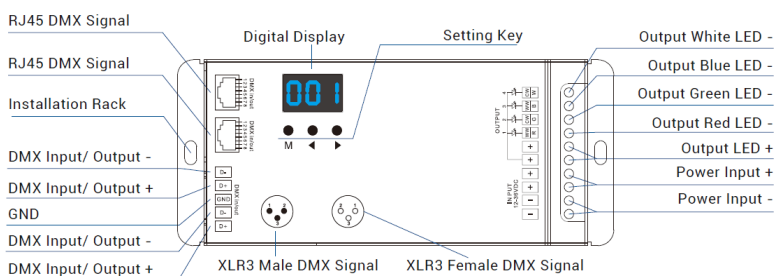

RGBW-DMX | 4-Channel DMX512 Decoder

Dimensions	L 6.5" x W 2.7" x D 1.5"
Output Current	8A / 4 channels
Input Voltage	12-36V DC
Output Power	768W (24V)
Frequency	PWM output