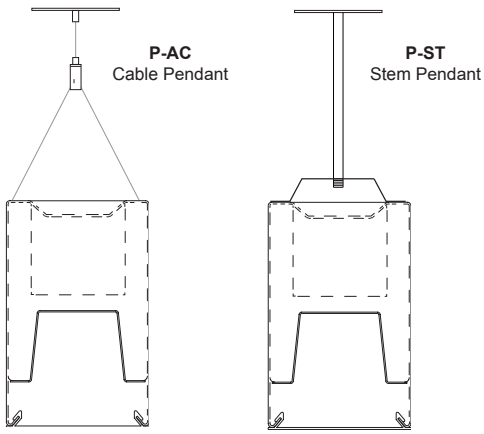

## Mounting

**RT - T-Bar Grid Mount**

**RS - Screw Slot Mount**

**RF - Flange Detail**

**RTL - Trimless Detail**

**W - Wall**

**S - Surface**

**CW - Ceiling to Wall**