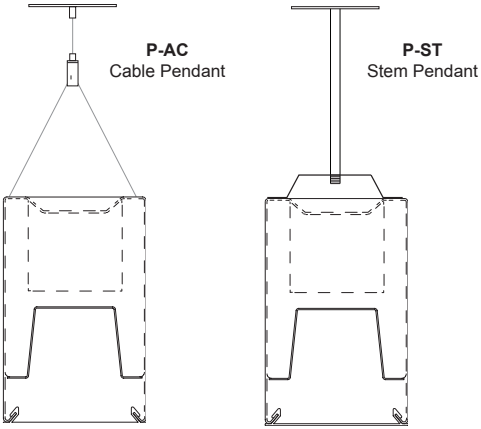

Mounting

RT - T-Bar Grid Mount

RS - Screw Slot Mount

RF - Flange Detail

RTL - Trimeless Detail

W - Wall

S - Surface

CW - Ceiling to Wall