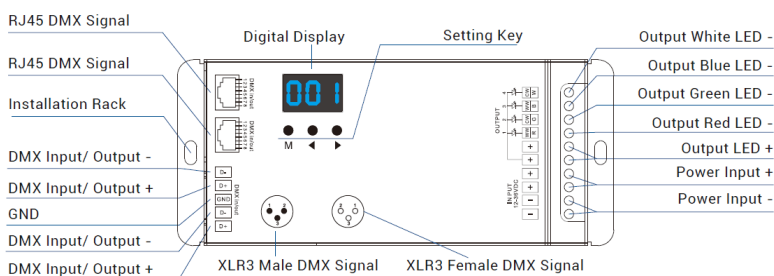

RGBW-MZ | Wireless RF Remote Control 4-Zone

RGBW-MZ (RF remote control)

Dimensions	W 2" x D 0.825" x H 4.725"
Weight	0.1lbs
Signal Type	RF (Radio Frequency) 2.4GHz
Range	98ft from fixture open air
Zone / Mode	4 zones / 9 modes
Working Temp.	-4°F to 131°F (-20°C to 55°C)
* Battery	2 x AAA battery

* Not included

RGBW-DMX | 4-Zone DMX512 Touch Panel

RGBW-DMXAC

Zone	4 zone
Signal	DMX512 protocol
Input Voltage	85-265VAC
Dimensions	L 3.4" x H 3.4" x D 1.45"
Features	10 built-in mode, scene
Operating Temp.	-22°F ~ 131°F (-30°C ~ 55°C)

RGBW-DMX5V

Zone	4 zone
Signal	DMX512 protocol
Dimensions	L 7" x H 1.3" x D 1.9"
Features	12 built-in mode, scene
Operating Temp.	-22°F ~ 131°F (-30°C ~ 55°C)

RGBW-DMX | 4-Channel DMX512 Decoder

Dimensions	L 6.5" x W 2.7" x D 1.5"
Output Current	8A / 4 channels
Input Voltage	12-36V DC
Output Power	768W (24V)
Frequency	PWM output