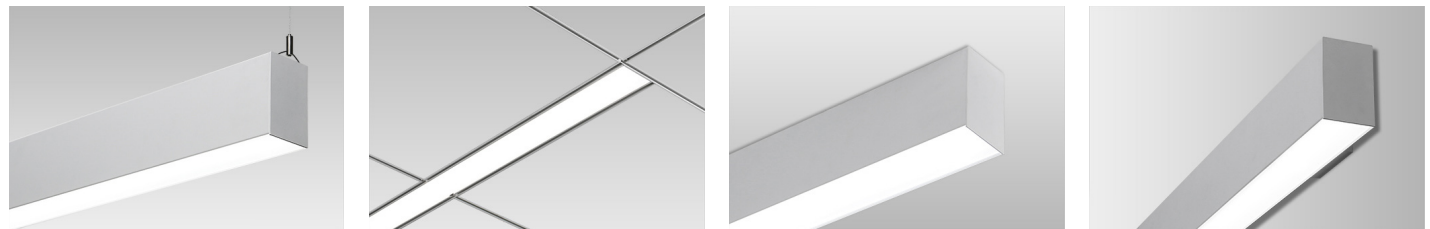

Project Name:

Type:

Quantity:

FIXTURE SPECIFICATIONS

INTENDED USE

Our linear pendant, recessed, wall or surface-mounted LED light is designed for commercial and residential lighting interiors. The narrow, 4-inch wide lens, LED product offers an RGBW, tunable-white and Bluetooth Mesh smart phone app for optimal performance and versatility. The commercial-grade product provides up to 5,700 lumens of high-CRI LED light per 4-foot run and can be connected for seamless runs of any length. This 120V-277V product is ideal for office lighting and conference rooms.

PRODUCT FAMILY

- 12100-40-P** Pendant Mount
- 12100-40-W** Wall Mount
- 12100-40-S** Surface Mount
- 12100-40-R** Recessed Mount

AVAILABLE LENGTHS

- 2FT, 3FT, 4FT, 6FT & 8FT**
- Continuous Run** | Consult Factory
- Custom Length** | Consult Factory

FEATURES

- Construction:** Die-formed and welded 22-gauge cold rolled steel, painted finish with premium paint
- Continuous Run:** Full ability to tandem mount for continuous run application
- Indirect Pendant Mounting:** For most effective indirect lighting result, mount at no less than 18" from the ceiling
- Custom Design:** Offered with pre-fabricated and fully illuminated corners
- Lens:** Glare-free frosted acrylic flat snap-in lens for even distribution
- Voltage:** 50/60 Hz Constant current 0-10V @ 120-277V, TRIAC & ELV @ 120V RGBW Tunable White @ 120-277V
- Dimming for Static Color:** 0-10V, TRIAC (Forward-phase), ELV (Reverse-phase)
- RGBW Smart Phone App:** Light Mesh Bluetooth App for [iOS](#) and [Android](#)
- Life:** +60,000 Reported L70 Hours @ 55°C
- Operating Temperature:** 4°F (-20°C) ~ 122°F (50°C).
- Warranty:** 5 years (Static Colors) and 2 years (RGBW & Tunable White) carefree for parts & components. (Labor not included)
- Listings:** cULus Listed, UL listed for damp location, DLC listed (Excludes RGBW), ADA compliant (Less than 4" off wall)