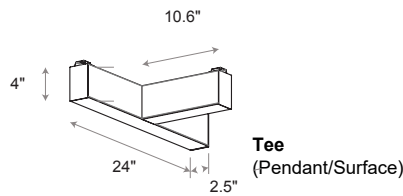

Mounting

RT - T-Bar Grid Mount

RS - Screw Slot Mount

RF - Flange Detail

RTL - Trimeless Detail

W - Wall

S - Surface

CW - Ceiling to Wall