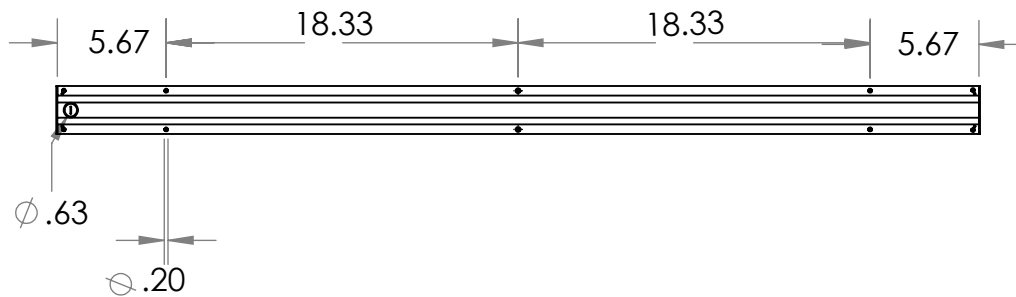

Knockout Locations (4Ft Body)