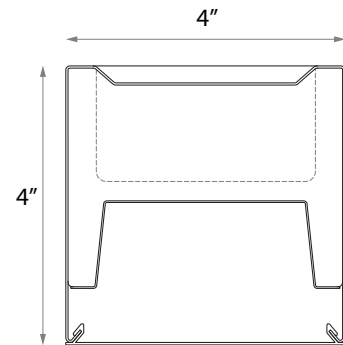

FEATURES

- **Construction:** Die-formed and welded 22-gauge cold rolled steel, painted finish with premium paint
- **Continuous Run:** Full ability to tandem mount for continuous run application
- **Indirect Pendant Mounting:** For most effective indirect lighting result, mount at no less than 18" from the ceiling
- **Custom Design:** Offered with pre-fabricated and fully illuminated corners
- **Lens:** Glare-free frosted acrylic flat snap-in lens for even distribution
- **Voltage:** 50/60 Hz Constant current 0-10V @ 120-277V, TRIAC & ELV @ 120V RGBW Tunable White @ 120-277V
- **Dimming for Static Color:** 0-10V, TRIAC (Forward-phase), ELV (Reverse-phase)
- **RGBW Smart Phone App:** Light Mesh Bluetooth App for [iOS](#) and [Android](#)
- **Life:** +60,000 Reported L70 Hours @ 55°C
- **Operating Temperature:** 4°F (-20°C) ~ 122°F (50°C).
- **Warranty:** 5 years (Static Colors) and 2 years (RGBW & Tunable White) carefree for parts & components. (Labor not included)
- **Listings:** cULus Listed, UL listed for damp location, DLC listed (Excludes RGBW), ADA compliant (Less than 4" off wall)