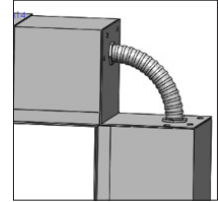

Mounting

RT - T-Bar Grid Mount

RS - Screw Slot Mount

RF - Flange Detail

RTL - Trimeless Detail

W - Wall

S - Surface

CW - Ceiling to Wall