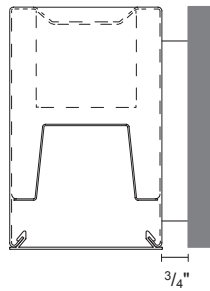

Mounting

RT - T-Bar Grid Mount

RS - Screw Slot Mount

RF - Flange Detail

RTL - Trimeless Detail

W - Wall

S - Surface

CW - Ceiling to Wall