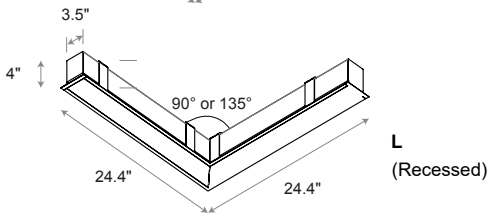

Mounting

RT - T-Bar Grid Mount

RS - Screw Slot Mount

RF - Flange Detail

RTL - Trimeless Detail

W - Wall

S - Surface

CW - Ceiling to Wall