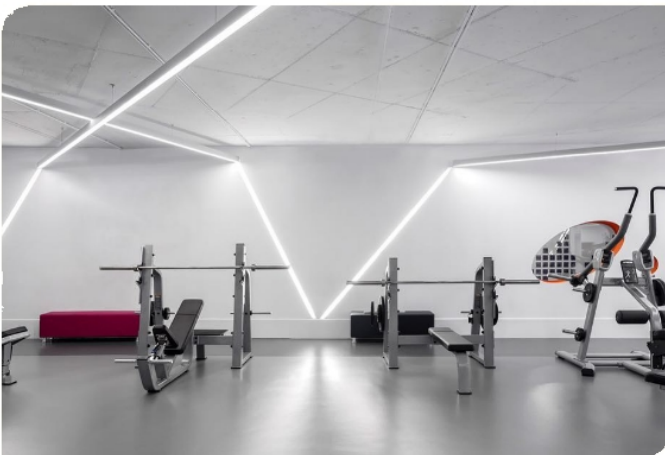

Available Finishes

Standard

	Matte White	RAL #9003

Set up fee and longer lead time will be applied on non-standard finishes.

Metropolitan

	Black	RAL #9011
	Silver	RAL #9022
	Asher Grey	RAL #7004
	Mason	RAL #7039
	Slate	RAL #7031
	Tech Grey	RAL #7016
	Chocolate Spice	RAL #8017
	Urban Native	RAL #8025
	Carmin	RAL #8028
	Reseda Green	RAL #6011

Vibrant

	Violet Dreams	RAL #4006
	Purple Red	RAL #3004
	Carmine Red	RAL #3002
	Rose	RAL #3017
	Pure Orange	RAL #2004
	Traffic Yellow	RAL #1023
	Daisy	RAL #1018
	Antique Spring	RAL #6019
	Island Skye	RAL #6027
	Sky Blue	RAL #5015