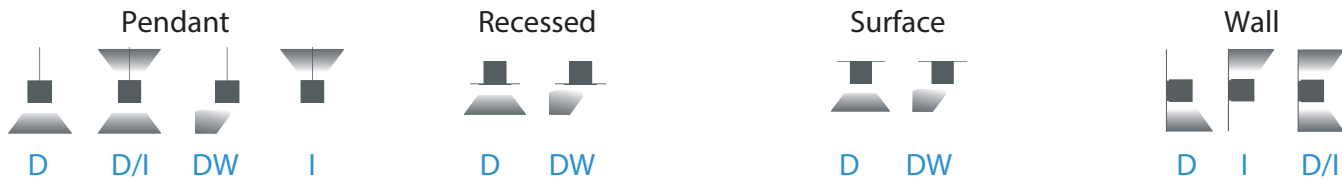

Project Name:

Type:

Quantity:

FIXTURE SPECIFICATIONS

INTENDED USE

Our linear pendant, recessed, wall or surface-mounted LED light is designed for commercial and residential lighting interiors. The narrow, 4-inch wide lens, LED product offers an RGBW, tunable-white and Bluetooth Mesh smart phone app for optimal performance and versatility. The commercial-grade product provides up to 5,700 lumens of high-CRI LED light per 4-foot run and can be connected for seamless runs of any length. This 120V-277V product is ideal for office lighting and conference rooms.

FEATURES

- Construction:** Die-formed and welded 22-gauge cold rolled steel, painted finish with premium paint
- Continuous Run:** Full ability to tandem mount for continuous run application
- Indirect Pendant Mounting:** For most effective indirect lighting result, mount at no less than 18" from the ceiling
- Custom Design:** Offered with pre-fabricated and fully illuminated corners
- Lens:** Glare-free frosted acrylic flat snap-in lens for even distribution
- Voltage:** 50/60 Hz Constant current 0-10V @ 120-277V, TRIAC & ELV @ 120V RGBW Tunable White @ 120-277V
- Dimming for Static Color:** 0-10V, TRIAC (Forward-phase), ELV (Reverse-phase)
- RGBW Smart Phone App:** Light Mesh Bluetooth App for [iOS](#) and [Android](#)
- Life:** +60,000 Reported L70 Hours @ 55°C
- Operating Temperature:** 4°F (-20°C) ~ 122°F (50°C).
- Warranty:** 5 years (Static Colors) and 2 years (RGBW & Tunable White) carefree for parts & components. (Labor not included)
- Listings:** cULus Listed, UL listed for damp location, DLC listed (Excludes RGBW), ADA compliant (Less than 4" off wall)