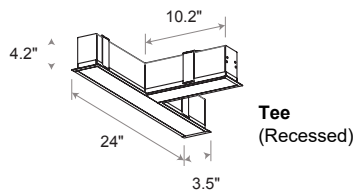

Mounting

RT - T-Bar Grid Mount

RS - Screw Slot Mount

RF - Flange Detail

RTL - Trimeless Detail

W - Wall

S - Surface

CW - Ceiling to Wall