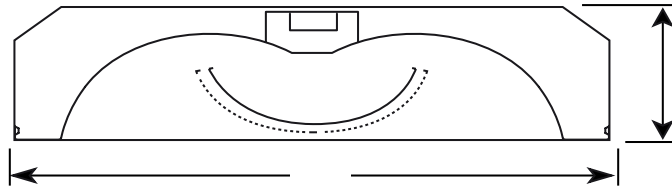

Recessed

Surface

ORDERING INFORMATION Example: (24000-RT-1436-30K-9-W10)

Model	Mount Type	Size Wattage Lumen			Color Temp		CRI	Controls	
24000	RT	1x4	2x2	2x4	27K ²	2700K	Blank ^{Standard}	80+	TUNABLE WHITE³
	Recessed	1436	2227	2436	30K	3000K	9	90+	TW-WWR-BK Wireless Black Wall Remote
	T-Bar Grid	36W 2752 lms	27W 2390 lms	36W 3777 lms	35K	3500K			
	RF	1444	2236	2444	40K	4000K			
	Recessed	44W 2899 lms	36W 3187 lms	44W 4617 lms	50K	5000K			TW-WWR-WH Wireless White Wall Remote
	Flanged	1454	2244	2454	TUNABLE WHITE				TW-WWR-WH Wireless White Wall Remote
	Drywall	54W 4211 lms	44W 3896 lms	54W 5666 lms	TW2750	2700-5000K (Wired)			TW-DWR-BK Wireless Black Desktop Remote
	S		2254	2468	TW2065	2000-6500K (Wired)			
	Surface		54W 4781 lms	68W 7136 lms	TW2762	2700-6200K (Wireless)			2103 Dual Channel Wall Dimmer Switch

¹ Please contact factory for more information
² Must be paired with 90+ CRI option
³ Wireless control must be specified (page 3)

LINE DRAWINGS

Recessed

	1x4	2x2	2x4
Length	47-3/4 (1213)	23-3/4 (603)	47-3/4 (1213)
Width	11-15/16 (303)	23-15/16 (608)	23-15/16 (608)
Height	5-1/2" (140mm)	5-1/2" (140mm)	5-1/2" (140mm)

Surface

	1x4	2x2	2x4
Length	49 (1244)	25 (634)	49 (1244)
Width	12 (304)	24 (609)	24 (609)
Height	5-1/2" (140mm)	5-1/2" (140mm)	5-1/2" (140mm)

AMS IFS105SE COVERAGE PATTERN

SIDE VIEW

TOP VIEW

COMPATIBLE DIMMERS