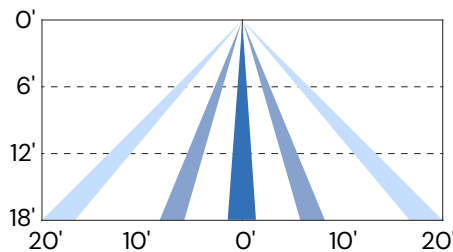

¹ Please contact factory for more information
² Must be paired with 90+ CRI option
³ Wireless control must be specified (page 3)

LINE DRAWINGS

Recessed

	1x4	2x2	2x4
Length	47-3/4 (1213)	23-3/4 (603)	47-3/4 (1213)
Width	11-15/16 (303)	23-15/16 (608)	23-15/16 (608)
Height	5-1/2" (140mm)	5-1/2" (140mm)	5-1/2" (140mm)

Surface

	1x4	2x2	2x4
Length	49 (1244)	25 (634)	49 (1244)
Width	12 (304)	24 (609)	24 (609)
Height	5-1/2" (140mm)	5-1/2" (140mm)	5-1/2" (140mm)

AMS IFS105SE COVERAGE PATTERN

SIDE VIEW

TOP VIEW

COMPATIBLE DIMMERS