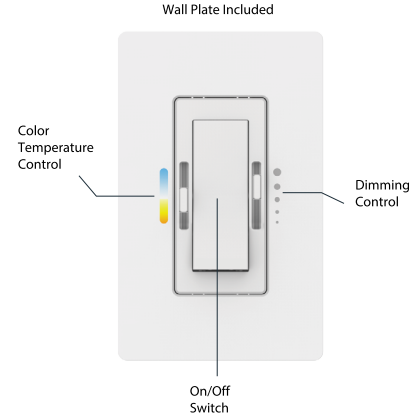

COMPATIBLE DIMMERS

	0-10V
	2100
	2101
	2102
2103	
	DVSTV

TUNABLE WHITE

[2103](#)