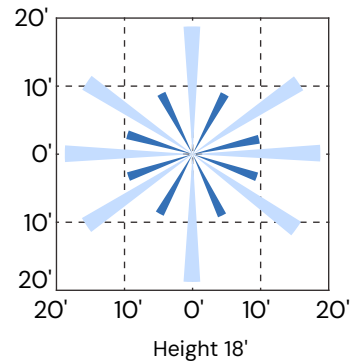

¹ Please contact factory for more information
² Must be paired with 90+ CRI option
³ Wireless control must be specified (page 3)

LINE DRAWINGS

Recessed

	1x4	2x2	2x4
Length	47-3/4 (1213)	23-3/4 (603)	47-3/4 (1213)
Width	11-15/16 (303)	23-15/16 (608)	23-15/16 (608)
Height	5-1/2" (140mm)	5-1/2" (140mm)	5-1/2" (140mm)

Surface

	1x4	2x2	2x4
Length	49 (1244)	25 (634)	49 (1244)
Width	12 (304)	24 (609)	24 (609)
Height	5-1/2" (140mm)	5-1/2" (140mm)	5-1/2" (140mm)

AMS IFS105SE COVERAGE PATTERN

SIDE VIEW

TOP VIEW

COMPATIBLE DIMMERS