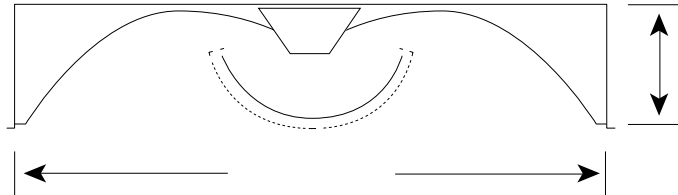

LINE DRAWINGS

	1x4	2x2	2x4
Length	47-3/4 (1213)	23-3/4 (603)	47-3/4 (1213)
Width	11-15/16 (303)	23-15/16 (608)	23-15/16 (608)
Height	5-1/2" (140mm)	5-1/2" (140mm)	5-1/2" (140mm)

Surface

	1x4	2x2	2x4
Length	49 (1244)	25 (634)	49 (1244)
Width	12 (304)	24 (609)	24 (609)
Height	5-1/2" (140mm)	5-1/2" (140mm)	5-1/2" (140mm)

AMS IFS105SE COVERAGE PATTERN