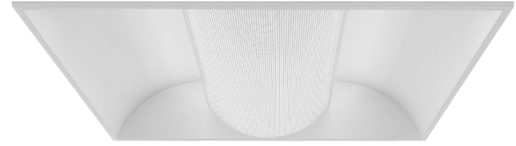

Project Name: _____ Type: _____ Quantity: _____

INTENDED USE

Our architectural LED recessed center-basket troffer light features an asymmetrical center basket made of perforated metal that completely eliminates glare while providing an aesthetically pleasing alternative to acrylic lensed models. Engineered with a corrosion-resistant matte surface, it efficiently reflects light to create a comfortable and abundant lighting environment. Smooth edges ensure easy handling. This LED troffer is Buy American Act compliant and comes with a standard 5-year warranty, with an optional extension of up to 10 years for added peace of mind, making it ideal for offices, classrooms, medical offices and other institutional applications.

FEATURES

- **Construction:** Die-formed and welded 22-gauge cold rolled steel
- **Recessed Mount:** T-bar safety clips compatible with 15/16, 9/16 grid, applicable for direct insulation contact
- **Diffuser:** Metal perforated with white acrylic overlay
- **Voltage:** 120-277V (50/60 Hz)
- **Finish:** Textured matte white powder coat, over rust inhibiting phosphate coating for corrosion resistance
- **Life:** Calculated L70 @ 122,000 hours, Reported L70 @ +60,000 hours, LM80
- **Warranty:** 5 Year (Standard), 7 & 10 Year options available
- **Listings:** cULus Listed, BAA compliant, IC Rated, LM80, CEC Compliant EM, Assembled in the USA, Bluetooth Mesh System available¹

Recessed