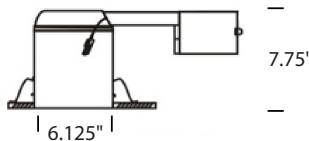

Project Name:

Type:

Quantity:

FIXTURE SPECIFICATIONS

INTENDED USE

The Escala Square Baffle Architectural LED Recessed Can Light offers easy servicing and upgrading featuring tool-free installation and quick connect technology, and brings clean lines and clear light to commercial or residential office lighting interiors.

FEATURES

Construction: Modular two piece design Fits Standard 4" or 6" Recessed Cans

Finish: White

Type: Square

Voltage: 120 VAC

4" Color Temperature: Color Temperature Selectable Switch

2700K/3000K/3500K/4000K/5000K

6" Color Temperature: 3000K Warm White only

Dimming: Standard TRIAC Dimmer

CRI: 90+

Beam Spread: 90° Beam Angle

Ambient Temperature: -4F° to +120F°

Life: 35,000 Hours

Warranty: 5 Years Carefree for Parts & Components
(Labor Not Included)

Listing: cETLus, Housings meets CA Title-24 Requirements

6" Remodel

ORDERING INFORMATION Example: (14009-4-R)

Model	Size | Wattage | Lumens | Color Temp	Housing
14009	4 4" | 10W | 700 lms | Color Temperature Selectable	R Remodel (IC Rated)
	6 6" | 15W | 1000 lms | 3000K	N New Construction (IC Rated)
		RS¹ Remodel Shallow (IC Rated)
		NS¹ New Construction Shallow (IC Rated)

¹ Only available for 6" Square