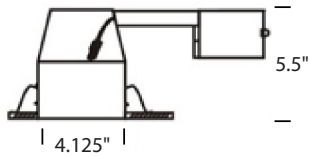

Project Name:

Type:

Quantity:

FIXTURE SPECIFICATIONS

INTENDED USE

The Escala Square Baffle Architectural LED Recessed Can Light offers easy servicing and upgrading featuring tool-free installation and quick connect technology, and brings clean lines and clear light to commercial or residential office lighting interiors.

FEATURES

Construction: Modular two piece design Fits Standard 4" or 6" Recessed Cans

Finish: White

Type: Square

Voltage: 120 VAC

4" Color Temperature: Color Temperature Selectable Switch

2700K/3000K/3500K/4000K/5000K

6" Color Temperature: 3000K Warm White only

Dimming: Standard TRIAC Dimmer

CRI: 90+

Beam Spread: 90° Beam Angle

Ambient Temperature: -4F° to +120F°

Life: 35,000 Hours

Warranty: 5 Years Carefree for Parts & Components
(Labor Not Included)

Listing: cETLus, Housings meets CA Title-24 Requirements

4" Remodel