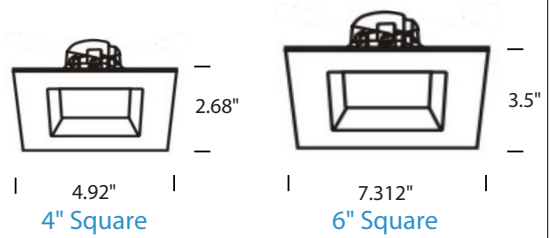

Project Name:

Type:

Quantity:

FIXTURE SPECIFICATIONS

INTENDED USE

The Escala Square Baffle Architectural LED Recessed Can Light offers easy servicing and upgrading featuring tool-free installation and quick connect technology, and brings clean lines and clear light to commercial or residential office lighting interiors.

FEATURES

Construction: Modular two piece design Fits Standard 4" or 6" Recessed Cans

Finish: White

Type: Square

Voltage: 120 VAC

4" Color Temperature: Color Temperature Selectable Switch

2700K/3000K/3500K/4000K/5000K

6" Color Temperature: 3000K Warm White only

Dimming: Standard TRIAC Dimmer

CRI: 90+

Beam Spread: 90° Beam Angle

Ambient Temperature: -4F° to +120F°

Life: 35,000 Hours

Warranty: 5 Years Carefree for Parts & Components
(Labor Not Included)

Listing: cETLus, Housings meets CA Title-24 Requirements