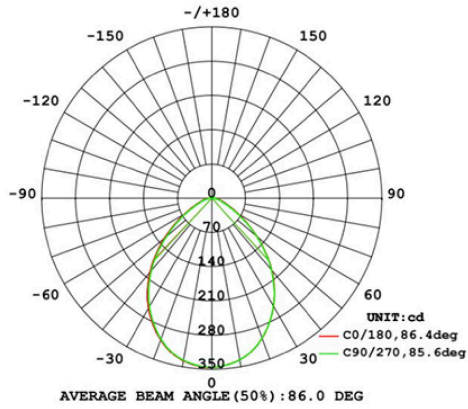

6" New Construction Shallow

**ORDERING INFORMATION** Example: (14009-4-R)

Model	Size   Wattage   Lumens   Color Temp	Housing
14009	4 4"   10W   700 lms   Color Temperature Selectable	R Remodel (IC Rated)
	6 6"   15W   1000 lms   3000K	N New Construction (IC Rated)
		RS <sup>1</sup> Remodel Shallow (IC Rated)
		NS <sup>1</sup> New Construction Shallow (IC Rated)

<sup>1</sup> Only available for 6" Square

PHOTOMETRY

14009-4

14009-6