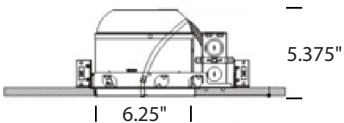

6" New Construction Shallow