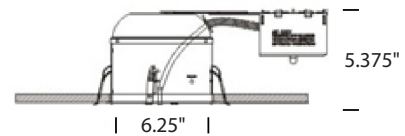

6" Remodel Shallow