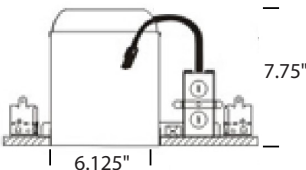

6" New Construction