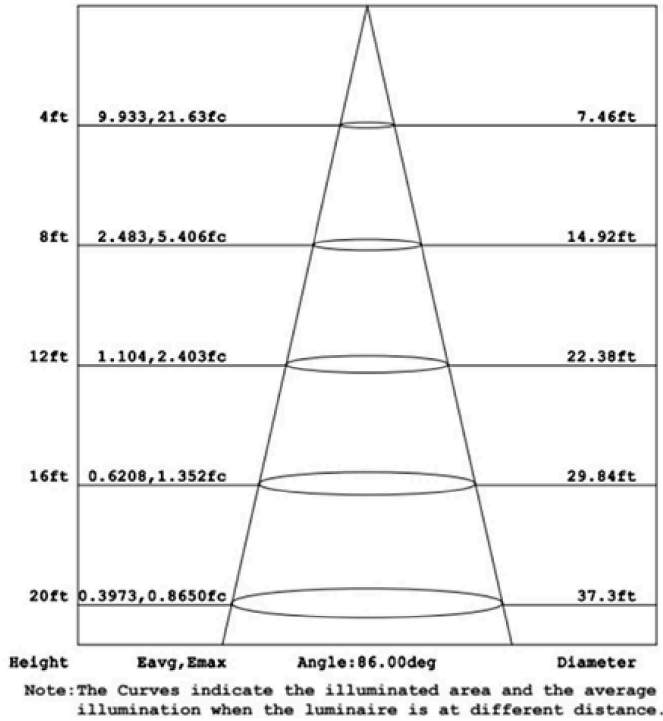

2700K/3000K/3500K/4000K/5000K

**6" Color Temperature:** 3000K Warm White only

**Dimming:** Standard TRIAC Dimmer

**CRI:** 90+

**Beam Spread:** 90° Beam Angle

**Ambient Temperature:** -4F° to +120F°

**Life:** 35,000 Hours

6" New Construction Shallow

**ORDERING INFORMATION** Example: (14009-4-R)

Model	Size   Wattage   Lumens   Color Temp	Housing
14009	4 4"   10W   700 lms   Color Temperature Selectable	R Remodel (IC Rated)
	6 6"   15W   1000 lms   3000K	N New Construction (IC Rated)
		RS <sup>1</sup> Remodel Shallow (IC Rated)
		NS <sup>1</sup> New Construction Shallow (IC Rated)

<sup>1</sup> Only available for 6" Square

PHOTOMETRY

14009-4

14009-6