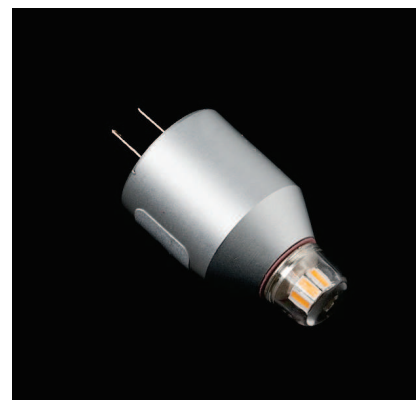

Brilliance LED G4 Bipin 12 Volt

1.3watt(short) 2 watt(long)

(replaces 15-20 watt halogen)

Description:

The Brilliance G4 Bipin LED lamp is specifically designed for landscape lighting retrofit. The compact LED utilizes CREE's XT-E chipset and features Brilliance LED's multi-directional beam pattern which is energy efficient and water resistant, making it ideal for pathway lighting fixtures.

Specifications/Features:

- Engineered for landscape lighting fixtures
- 8-18 Volts AC/DC
- 130 Lumen (long) Replaces 20 watt halogen
- 100 Lumen (short) Replaces 15 watt halogen
- Kelvin Temperature 3000K Warm White
- Kelvin Temperature 5700K Cool White
- CRI:83
- CREE Chipset
- 35000 hours lamp life
- Conformal coated PC board
- Water resistant
- 5-year warranty

G4 Bipin LED-1.5watt- 85lumens T-5 Wedge Base

(replaces 15 watt halogen)

Description:

The Dynasty® G4 Bipin LED lamp is designed specifically for landscape lighting retrofit. This compact LED utilizes CAO Group's patented high-flux LED which is energy efficient, water resistant, and features a multi-directional beam pattern making it ideal for pathway lighting fixtures.

Specifications/Features:

- Engineered for Landscape Lighting Fixtures
- 8-25 VOLTS AC/DC
- 85 Lumen
- Kelvin Temperature: 2700 Warm White
- CRI: 85
- Nichia Chipset
- 35,000 hour lamp life
- Conformal coated PC board
- Water Resistant
- Dimmable (with most magnetic transformers)
- 5-Year Warranty