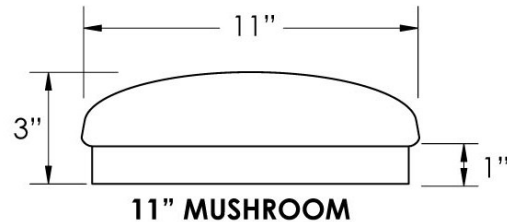

Catalog Ordering: Example: 71-L1300

71		

FAMILY TYPE	LAMPING/ DIAMETER	VOLTAGE
71	L1300– 11" (1300 lm)	UNV (120- 277 Volt)
	L1700– 14" (1700 lm)	

Specifications and Dimensions Subject to change without notice
FSC 12120 Altamar Place, Santa Fe Springs, CA 90670 Ph 562-906-2644 Fax 562-906-2649