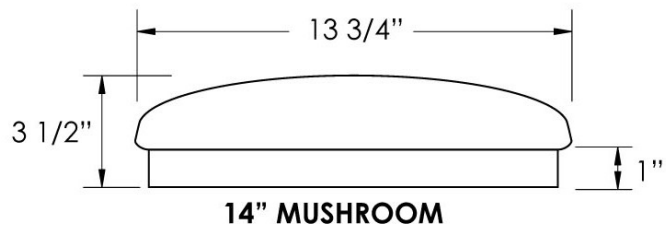

Catalog Ordering: Example: 71-L1300

71		

FAMILY TYPE	LAMPING/ DIAMETER	VOLTAGE
71	L1300– 11" (1300 lm)	UNV (120- 277 Volt)
	L1700– 14" (1700 lm)	

Specifications and Dimensions Subject to change without notice
FSC 12120 Altamar Place, Santa Fe Springs, CA 90670 Ph 562-906-2644 Fax 562-906-2649