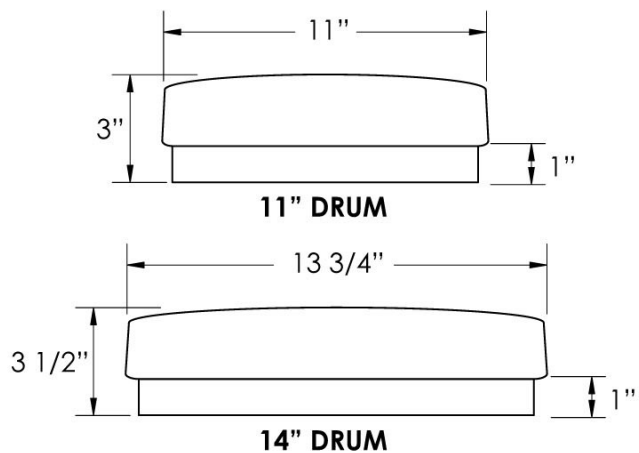

### General Characteristics:

Lamp Type: LED Array  
 Estimated Life: 50,000 Hours  
 Standard Voltage: 120- 277  
 Wattage: 14 (17 Power Input) or 18 (22 Power Input)  
 Ambient Temp: -40°C– 40°C  
 Mounting: Ceiling  
 Additional Info.: UL Listed and Title 24 Compliant

Catalog Ordering: Example: 72-L1300

72		
----	--	--

FAMILY TYPE	LAMPING/ DIAMETER	VOLTAGE
72	L1300– 11" (1300 lm) L1700– 14" (1700 lm)	UNV (120- 277 Volt)

Specifications and Dimensions Subject to change without notice  
 FSC 12120 Altamar Place, Santa Fe Springs, CA 90670 Ph 562-906-2644 Fax 562-906-2649