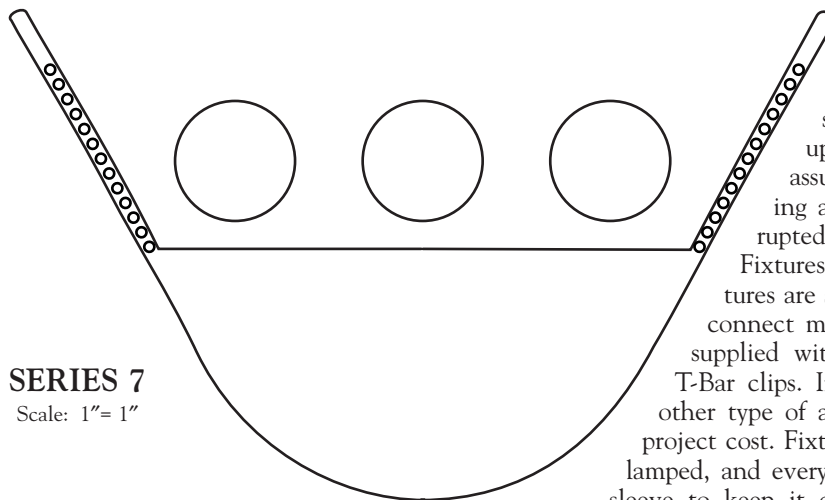

### MICRO SHAPE WITH MACRO LUMINOSITY

Series 7 adds a unique dimension to any area. Utilizing T5 or T5-HO technology, Series 7 packs a tremendous lumen package into a micro shape distributing approximately 97% uplight and 3% downlight. Straight rows are assured by Finelite's steel die-formed interlocking aligner bracket creating seamless, uninterrupted beauty. Tolerances are held to 0.005".