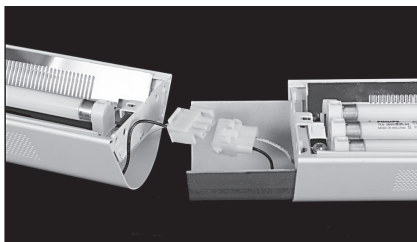

JOINT DETAIL

JOINER KEY ALIGNMENT