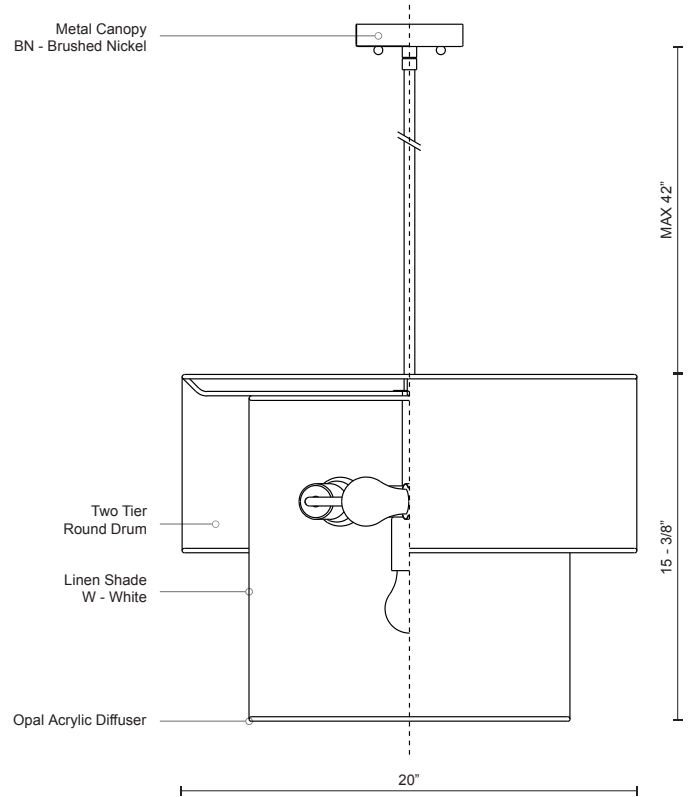

MAUD 41084

PENDANTS

PROJECT

41084W
White

DESCRIPTION

Four-lamp pendant, two-tier round drum-shaped textured linen shade in your choice of two colors, and an acrylic bottom diffuser. Metal details in brushed nickel or bronze.

SPECIFICATION DETAILS

* For custom options, consult factory for details.

Fixture Dimensions	D20" x H15-3/8"
Lamp Type	Incandescent, A19, Medium Base
Bulbs Included	No
Wattage	4 x 60W
Voltage	120V
Diffuser Details	Acrylic diffuser
Shade Details	Textured White Linen Shade
Adjustable	Yes
Rod Length	42" Max (3x12" + 1x6")
Location	Dry
Warranty	5 Years
Product Adaptor	ADP002BN, Sold Separately
Canopy Dimensions	D4-3/4" x E5/8"