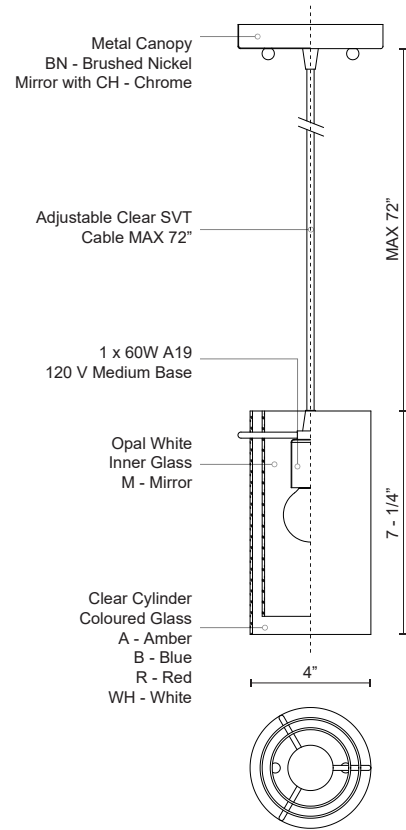

FIRENZE
41311
 PENDANTS

PROJECT

41311M
Mirror

41311W
White

SPECIFICATION DETAILS

* For custom options, consult factory for details.

Fixture Dimensions	D4" x H7-1/4"
Lamp Type	Incandescent, A19 or PAR20, Medium Base
Bulbs Included	No
Wattage	1 x 60W
Voltage	120V
Glass Details	Clear Outer Glass, White Inner Glass
Adjustable	Yes
Wire Length	72" Max
Wire Type	Clear SVT Cord
Location	Dry
Warranty	5 Years
Canopy Dimensions	D4-3/4" x H3/4"

DESCRIPTION

Single lamp pendant with white cylinder glass and opal inner cylinder glass with brushed nickel details. Mirror cylinder glass with chrome finish metal details.

KUZCO

19054 28TH AVENUE
 SURREY - BC V3Z 6M3
 CANADA