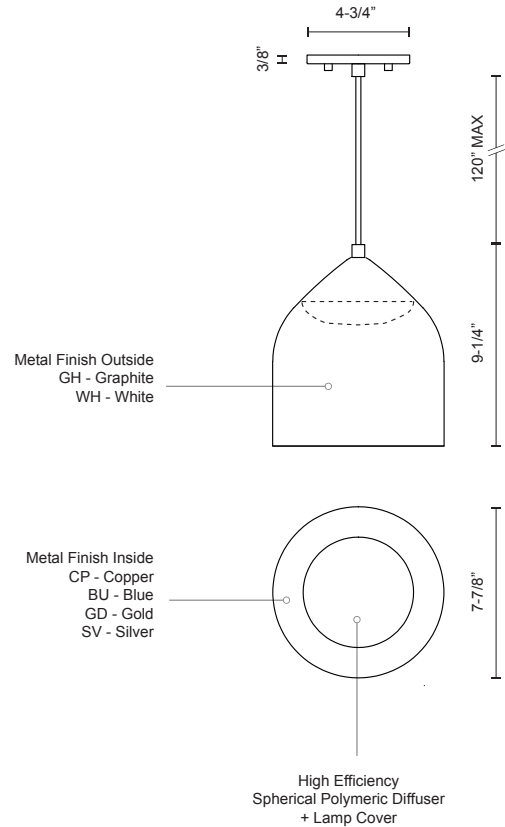

**HELENA
49108
PENDANTS**

PROJECT

DESCRIPTION

Single-lamp pendant with spun aluminum shade showcasing powder-coated finishes in contrasting hues. Exterior shade colors are graphite and white, with either silver, gold, copper or blue on the interior. Available in two sizes.

SPECIFICATION DETAILS

* For custom options, consult factory for details.

Fixture Dimensions	D7-7/8" x H9-1/4"
Lamp Type	Incandescent, Medium Base
Bulbs Included	No
Wattage	1 x 60W
Voltage	120V
Shade Details	Spun Aluminum Shade
Adjustable	Yes
Wire Length	120" Max
Wire Type	Color Matching SVT Cord
Location	Dry
Warranty	5 Years
Canopy Dimensions	D4-3/4" x H3/8"