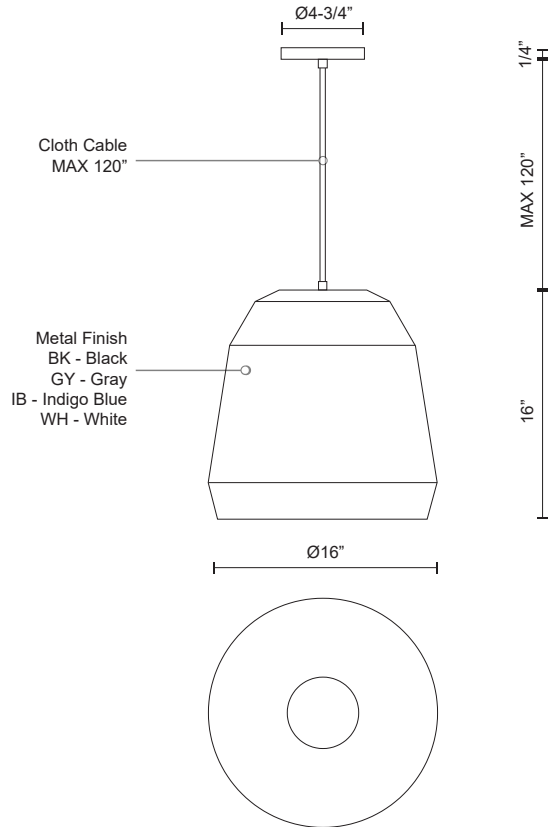

SEDONA
492116
 PENDANTS

PROJECT

DESCRIPTION

Single-lamp pendant with faceted aluminum shade showcasing powder-coated finishes against a matte white interior. Exterior shade colors are black, blue, white or gray. Suspended by cloth cable. Available in two sizes.

SPECIFICATION DETAILS

* For custom options, consult factory for details.

Fixture Dimensions	D16" x H16"
Lamp Type	Incandescent, Medium Base
Bulbs Included	No
Wattage	1 x 60W
Voltage	120V
Shade Details	Spun Aluminum Shade
Adjustable	Yes
Wire Length	120" Max
Wire Type	Color Matching SVT Cord
Location	Dry
Warranty	5 Years
Canopy Dimensions	D4-3/4" x H1/4"