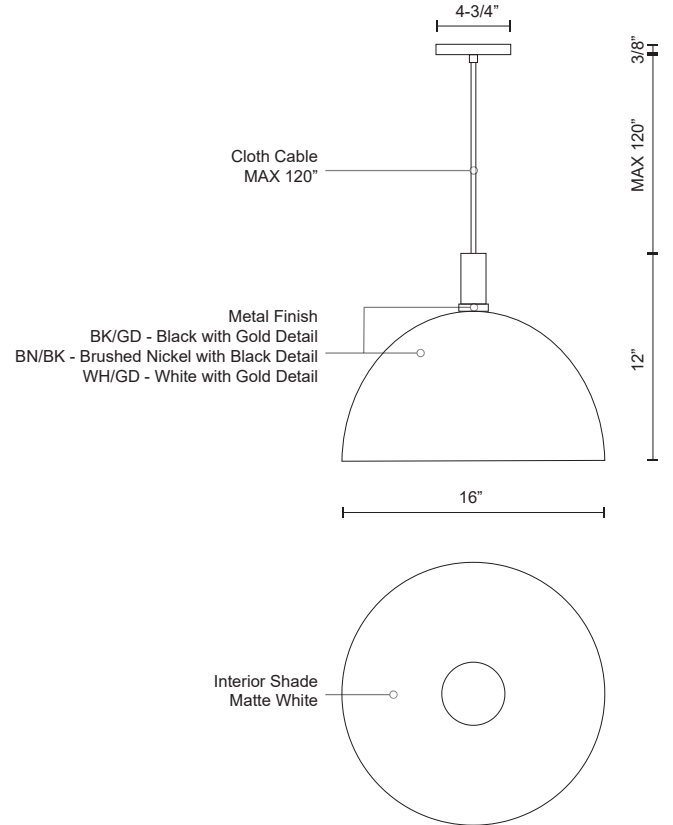

ARCHIBALD 492316

PENDANTS

PROJECT

492316-BK/GD
Black with Gold
detail

492316-BN/BK
Brushed Nickel with
Black detail

492316-WH/GD
White with Gold
detail

SPECIFICATION DETAILS

* For custom options, consult factory for details.

Fixture Dimensions	D16" x H12"
Lamp Type	Incandescent, Medium Base
Bulbs Included	No
Wattage	1 x 60W
Voltage	120V
Shade Details	Spun Aluminum Shade
Adjustable	Yes
Wire Length	120" Max
Wire Type	Color Matching SVT Cord
Location	Dry
Warranty	5 Years
Canopy Dimensions	D4-3/4" x H3/8"

DESCRIPTION

Single-lamp pendant with aluminum dome shade showcasing powder-coated or plated finishes with metal details and a matte white interior. Exterior shade colors are black, brushed nickel, or white. Suspended by cloth cable. Available in three sizes.