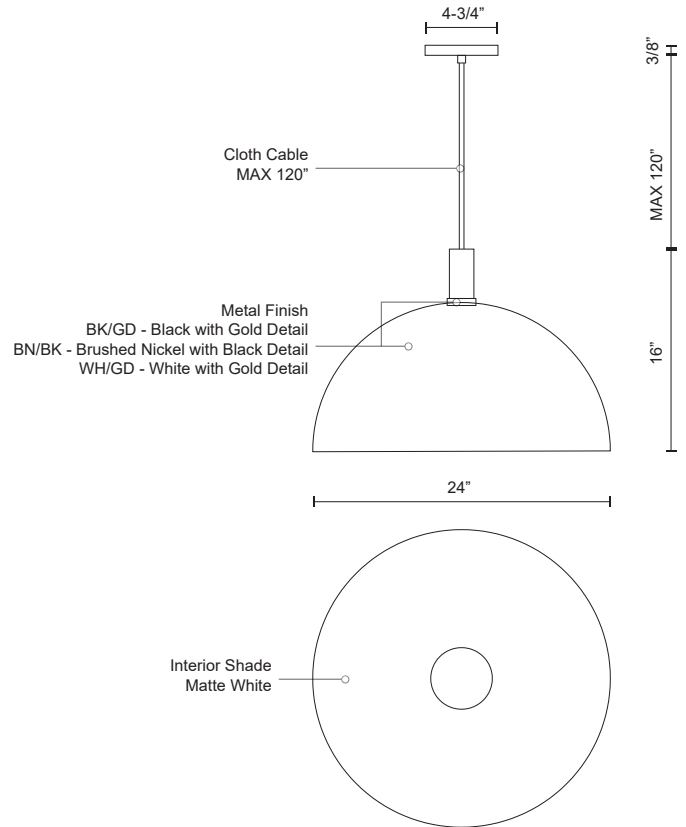

ARCHIBALD
492324
 PENDANTS

PROJECT

DESCRIPTION

Single-lamp pendant with aluminum dome shade showcasing powder-coated or plated finishes with metal details and a matte white interior. Exterior shade colors are black, brushed nickel, or white. Suspended by cloth cable. Available in three sizes.

492324-BN/BK
 Brushed Nickel with
 Black detail

492324-BK/GD
 Black with Gold
 detail

492324-WH/GD
 White with Gold
 detail

SPECIFICATION DETAILS

* For custom options, consult factory for details.

Fixture Dimensions	D24" x H16"
Lamp Type	Incandescent, Medium Base
Bulbs Included	No
Wattage	1 x 60W
Voltage	120V
Shade Details	Spun Aluminum Shade
Adjustable	Yes
Wire Length	120" Max
Wire Type	Color Matching SVT Cord
Location	Dry
Warranty	5 Years
Canopy Dimensions	D4-3/4" x H3/8"