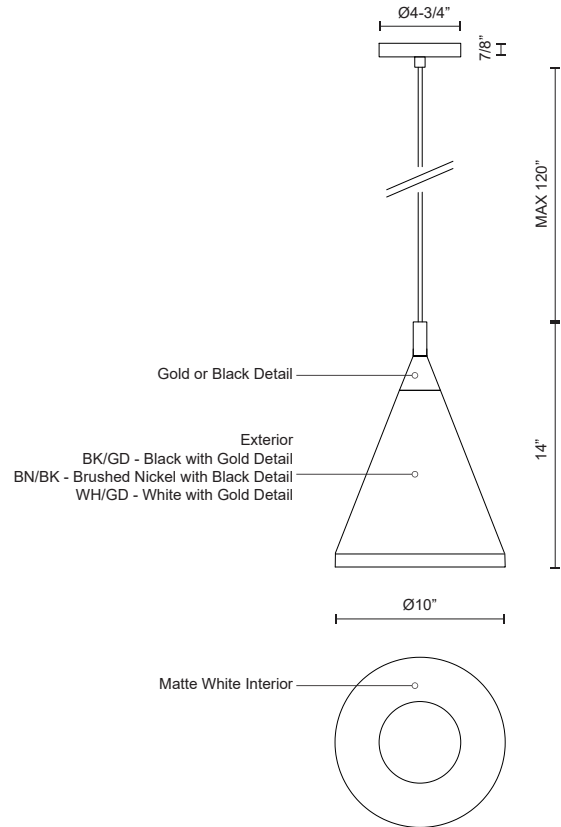

DOROTHY 492710

PENDANTS

PROJECT

DESCRIPTION

Single lamp pendant with conical aluminum shade with fine powder-coated or plated finishes with contrasting finial. Exterior shade colors are black or white with gold detail or brushed nickel with black detail. Suspended by cloth cable. Available in 3 sizes.

492710-BK/GD
Black with Gold
detail

492710-BN/BK
Brushed Nickel with
Black detail

492710-WH/GD
White with Gold
detail

SPECIFICATION DETAILS

* For custom options, consult factory for details.

Fixture Dimensions	D10" x H14"
Lamp Type	Incandescent, Medium Base
Bulbs Included	No
Wattage	1 x 60W
Voltage	120V
Shade Details	Spun Aluminum Shade
Adjustable	Yes
Wire Length	120" Max
Wire Type	Color Matching SVT Cord
Location	Dry
Warranty	5 Years
Canopy Dimensions	D4-3/4" x H7/8"