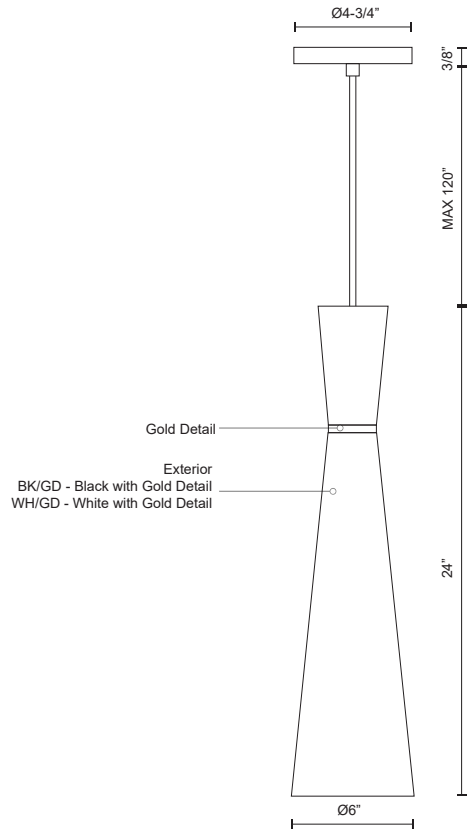

VANDERBILT
493206
 PENDANTS

PROJECT

493206-WH/GD
 White with Gold
 detail

493206-BK/GD
 Black with Gold
 detail

SPECIFICATION DETAILS

* For custom options, consult factory for details.

Fixture Dimensions	D6" x H24"
Lamp Type	Incandescent, A19, Medium Base
Bulbs Included	No
Wattage	1 x 60W
Voltage	120V
Shade Details	Spun Aluminum Shade
Adjustable	Yes
Wire Length	120" Max
Wire Type	Color Matching SVT Cord
Location	Dry
Warranty	5 Years
Canopy Dimensions	D4-3/4" x H3/8"

DESCRIPTION

Single-lamp pendant with conical aluminum shade with fine powder-coated finishes and anodized gold ring detail. Exterior shade colors are white or black, with matte white interior. Suspended by cloth cable