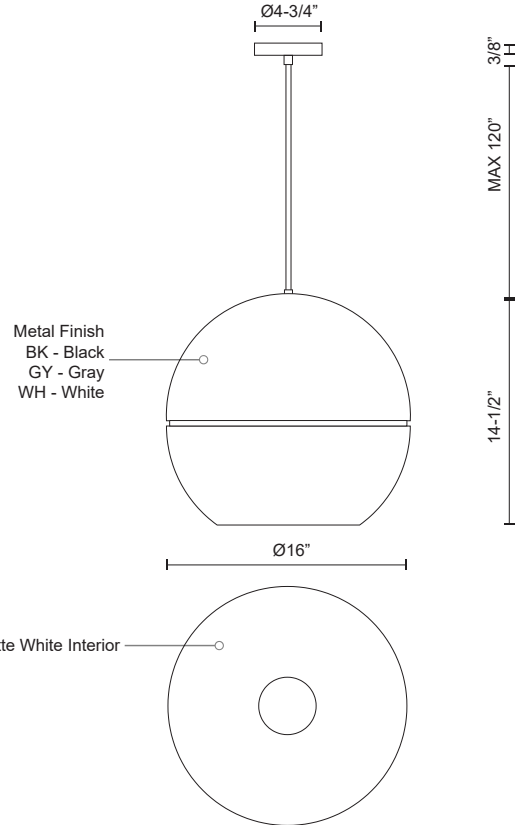

**LUCAS
494016
PENDANTS**

PROJECT

DESCRIPTION

Single-lamp pendant with split spherical aluminum shade showcasing powder-coated finishes against a matte white interior. Exterior shade colors are gray, white or black. Suspended by cloth cable. Available in two sizes.

494016-BK
Black

494016-GY
Gray

494016-WH
White

SPECIFICATION DETAILS

* For custom options, consult factory for details.

Fixture Dimensions	D16" x H14-1/2"
Lamp Type	Incandescent, Medium Base
Bulbs Included	No
Wattage	1 x 60W
Delivered Lumens	BK-150lm
Voltage	120V
Shade Details	Heavy Spun Shade
Adjustable	Yes
Wire Length	120" Max
Wire Type	Color Matching SVT Cord
Location	Dry
Warranty	5 Years
Canopy Dimensions	D4-3/4" x H3/8"