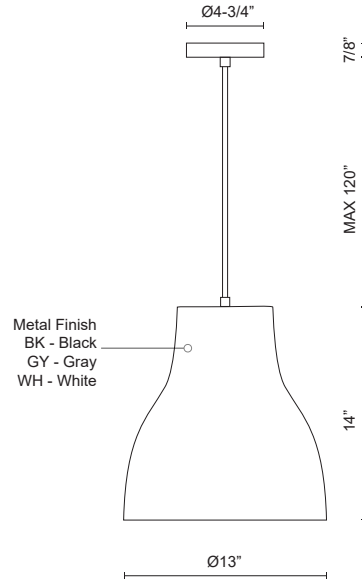

**CRADLE  
494213  
PENDANTS**

PROJECT

**DESCRIPTION**

Single-lamp pendant with tapered aluminum shade showcasing powder-coated finishes. Exterior shade colors are either black, gray or white, with matte white interior. Suspended by cloth cable . Available in three sizes.

494213-BK  
Black

494213-GY  
Gray

494213-WH  
White

**SPECIFICATION DETAILS**

\* For custom options, consult factory for details.

<b>Fixture Dimensions</b>	D13" x H14"
<b>Lamp Type</b>	Incandescent, Medium Base
<b>Bulbs Included</b>	No
<b>Wattage</b>	1 x 60W
<b>Voltage</b>	120V
<b>Shade Details</b>	Spun Aluminum Shade
<b>Adjustable</b>	Yes
<b>Wire Length</b>	120" Max
<b>Wire Type</b>	Color Matching SVT Cord
<b>Location</b>	Dry
<b>Warranty</b>	5 Years
<b>Canopy Dimensions</b>	D4-3/4" x H7/8"