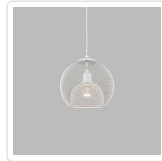

GIBRALTAR
494412
 PENDANTS

PROJECT

DESCRIPTION

Single lamp pendant with spherical powder-coated wire mesh shade. Color configurations include uniform black, white or an exterior black or white mesh with inner gold mesh. Suspended by matching cable. Available in 2 sizes.

494412-BK/GD
Black/Gold

494412-BK
Black

494412-WH/GD
White/Gold

494412-WH
White

SPECIFICATION DETAILS

* For custom options, consult factory for details.

Fixture Dimensions	D12" x H11-1/2"
Lamp Type	Incandescent, Medium Base
Bulbs Included	No
Wattage	1 x 60W
Voltage	120V
Shade Details	Wire Mesh Shade
Adjustable	Yes
Wire Length	120" Max
Wire Type	Color Matching SVT Cord
Location	Dry
Warranty	5 Years
Canopy Dimensions	D4-3/4" x H3/4"