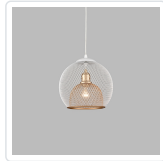

GIBRALTAR
494412
 PENDANTS

PROJECT

DESCRIPTION

Single lamp pendant with spherical powder-coated wire mesh shade. Color configurations include uniform black, white or an exterior black or white mesh with inner gold mesh. Suspended by matching cable. Available in 2 sizes.

494412-BK/GD
Black/Gold

494412-BK
Black

494412-WH/GD
White/Gold

494412-WH
White

SPECIFICATION DETAILS

* For custom options, consult factory for details.

Fixture Dimensions	D12" x H11-1/2"
Lamp Type	Incandescent, Medium Base
Bulbs Included	No
Wattage	1 x 60W
Voltage	120V
Shade Details	Wire Mesh Shade
Adjustable	Yes
Wire Length	120" Max
Wire Type	Color Matching SVT Cord
Location	Dry
Warranty	5 Years
Canopy Dimensions	D4-3/4" x H3/4"