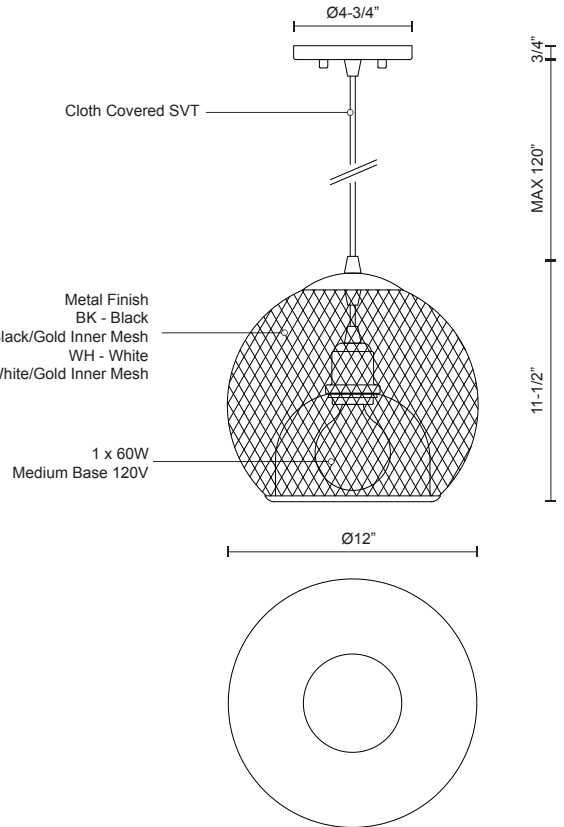

GIBRALTAR
494412
 PENDANTS

PROJECT

DESCRIPTION

Single lamp pendant with spherical powder-coated wire mesh shade. Color configurations include uniform black, white or an exterior black or white mesh with inner gold mesh. Suspended by matching cable. Available in 2 sizes.

494412-BK/GD
Black/Gold

494412-BK
Black

494412-WH/GD
White/Gold

494412-WH
White

SPECIFICATION DETAILS

* For custom options, consult factory for details.

Fixture Dimensions	D12" x H11-1/2"
Lamp Type	Incandescent, Medium Base
Bulbs Included	No
Wattage	1 x 60W
Voltage	120V
Shade Details	Wire Mesh Shade
Adjustable	Yes
Wire Length	120" Max
Wire Type	Color Matching SVT Cord
Location	Dry
Warranty	5 Years
Canopy Dimensions	D4-3/4" x H3/4"