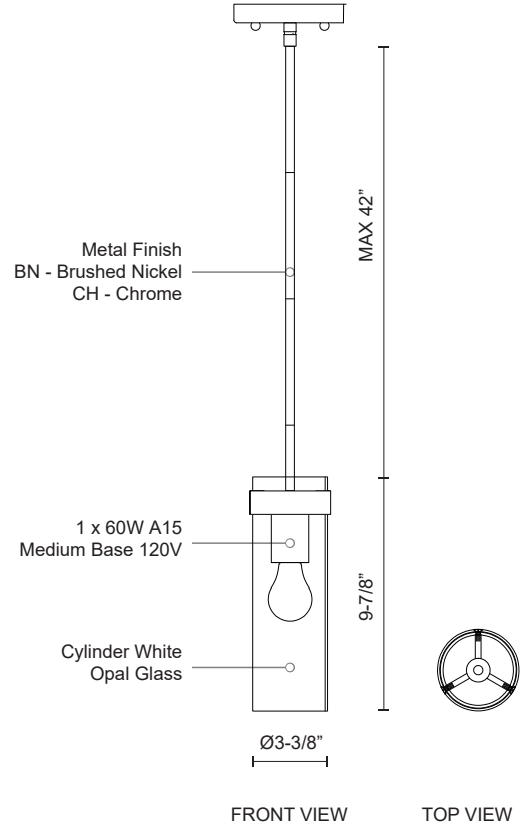

MILANO 498011

PENDANTS

PROJECT

498011BN
Brushed Nickel

498011BZ
Bronze

498011CH
Chrome

SPECIFICATION DETAILS

* For custom options, consult factory for details.

Fixture Dimensions	D3-3/8" x H9-7/8"
Lamp Type	Incandescent, A15, Medium Base
Bulbs Included	No
Wattage	1 x 60W
Voltage	120V
Glass Details	White Opal Glass
Adjustable	Yes
Rod Length	42" Max (3x12" + 1x6")
Location	Dry
Warranty	5 Years
Product Adaptor	ADP001BZ, APD001BN, ADP001CH, Sold Separately
Canopy Dimensions	D4-3/4" x H3/4"

DESCRIPTION

Single lamp pendant with cylinder white opal glass with metal details in bronze, brushed nickel and chrome.

FRONT VIEW

TOP VIEW

KUZCO

19054 28TH AVENUE
SURREY - BC V3Z 6M3
CANADA

WWW.KUZCOLIGHTING.COM