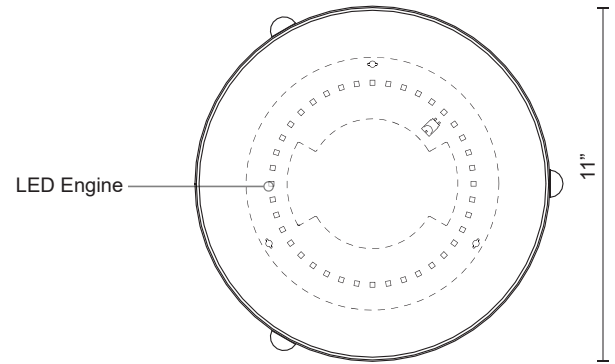

FLOYD
501102-LED
 FLUSH MOUNT

PROJECT

DESCRIPTION

Single LED flush mount ceiling fixture with round white opal glass. Metal details in brushed nickel & vintage brass finish, and is equipped with our powerful 120V AC LED technology

501102-LED
 Brushed Nickel

501102-VB
 Vintage Brass

SPECIFICATION DETAILS

* For custom options, consult factory for details.

Fixture Dimensions	D11" x H3"
Light Source	LED
Wattage	16W
Total Lumens	1300lm
Delivered Lumens	BN-912lm; VB-860lm;
Voltage	120V
Color Temperature	3000K
CRI (Ra)	>90
Optional Color Temps	2700K - 5000K Available, Minimum Order Quantities Apply
LED Rated Life	50,000 hours
Dimming	100% - 10%, ELV Dimmer (Not Included)
Glass Details	White Opal Glass
Location	Dry
Warranty	5 Years