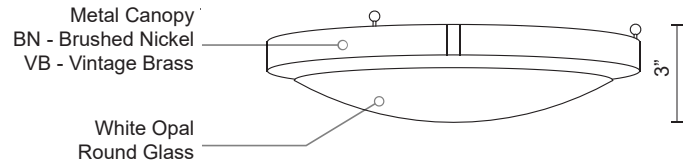

FLOYD
501102-LED
 FLUSH MOUNT

PROJECT

DESCRIPTION

Single LED flush mount ceiling fixture with round white opal glass. Metal details in brushed nickel & vintage brass finish, and is equipped with our powerful 120V AC LED technology

501102-LED
 Brushed Nickel

501102-VB
 Vintage Brass

SPECIFICATION DETAILS

* For custom options, consult factory for details.

Fixture Dimensions	D11" x H3"
Light Source	LED
Wattage	16W
Total Lumens	1300lm
Delivered Lumens	BN-912lm; VB-860lm;
Voltage	120V
Color Temperature	3000K
CRI (Ra)	>90
Optional Color Temps	2700K - 5000K Available, Minimum Order Quantities Apply
LED Rated Life	50,000 hours
Dimming	100% - 10%, ELV Dimmer (Not Included)
Glass Details	White Opal Glass
Location	Dry
Warranty	5 Years