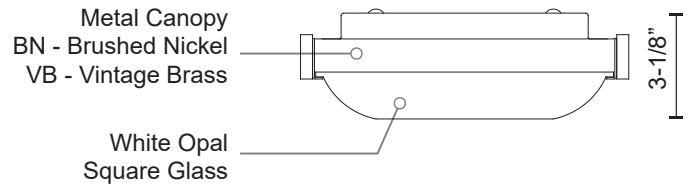

TEMPLETON
501103-LED
 FLUSH MOUNT

PROJECT

DESCRIPTION

Single LED flush mount ceiling fixture with square white opal glass. Metal details in brushed nickel & vintage brass finish, and is equipped with our powerful 120V AC LED technology

501103-LED
 Brushed Nickel

501103-VB
 Vintage Brass

SPECIFICATION DETAILS

* For custom options, consult factory for details.

Fixture Dimensions	W9-1/2" x L9-1/2" x H3-1/8"
Light Source	LED
Wattage	18W
Total Lumens	1300lm
Delivered Lumens	844lm
Voltage	120V
Color Temperature	3000K
CRI (Ra)	>90
Optional Color Temps	2700K - 5000K Available, Minimum Order Quantities Apply
LED Rated Life	50,000 hours
Dimming	100% - 10%, ELV Dimmer (Not Included)
Glass Details	White Opal Glass
Location	Dry
Warranty	5 Years