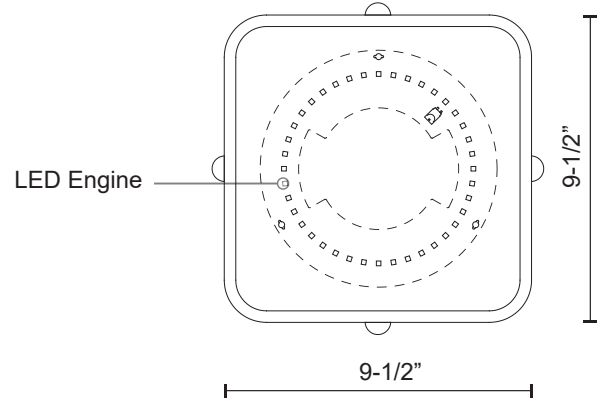

TEMPLETON
501103-LED
 FLUSH MOUNT

PROJECT

DESCRIPTION

Single LED flush mount ceiling fixture with square white opal glass. Metal details in brushed nickel & vintage brass finish, and is equipped with our powerful 120V AC LED technology

501103-LED
 Brushed Nickel

501103-VB
 Vintage Brass

SPECIFICATION DETAILS

* For custom options, consult factory for details.

Fixture Dimensions	W9-1/2" x L9-1/2" x H3-1/8"
Light Source	LED
Wattage	18W
Total Lumens	1300lm
Delivered Lumens	844lm
Voltage	120V
Color Temperature	3000K
CRI (Ra)	>90
Optional Color Temps	2700K - 5000K Available, Minimum Order Quantities Apply
LED Rated Life	50,000 hours
Dimming	100% - 10%, ELV Dimmer (Not Included)
Glass Details	White Opal Glass
Location	Dry
Warranty	5 Years