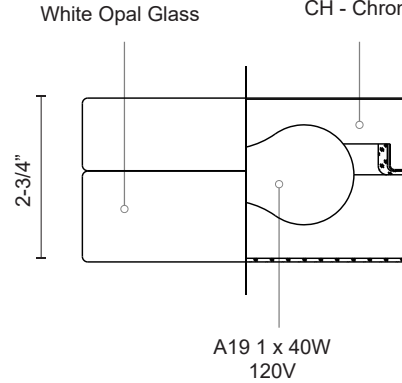

LOMITA
52021
FLUSH MOUNT

PROJECT

DESCRIPTION

Single lamp flush mount ceiling fixture with white round opal glass and your choice of bronze, brushed nickel or chrome metal finishes.

SPECIFICATION DETAILS

* For custom options, consult factory for details.

Fixture Dimensions	D7" x H2-3/4"
Lamp Type	Incandescent, A19, Medium Base
Bulbs Included	No
Wattage	1 x 40W
Voltage	120V
Glass Details	White Opal Glass
Location	Dry
Warranty	5 Years

Ceiling Canopy
BN - Brushed Nickel
BZ - Bronze
CH - Chrome

KUZCO

19054 28TH AVENUE
SURREY - BC V3Z 6M3
CANADA

WWW.KUZCOLIGHTING.COM

COMMENT