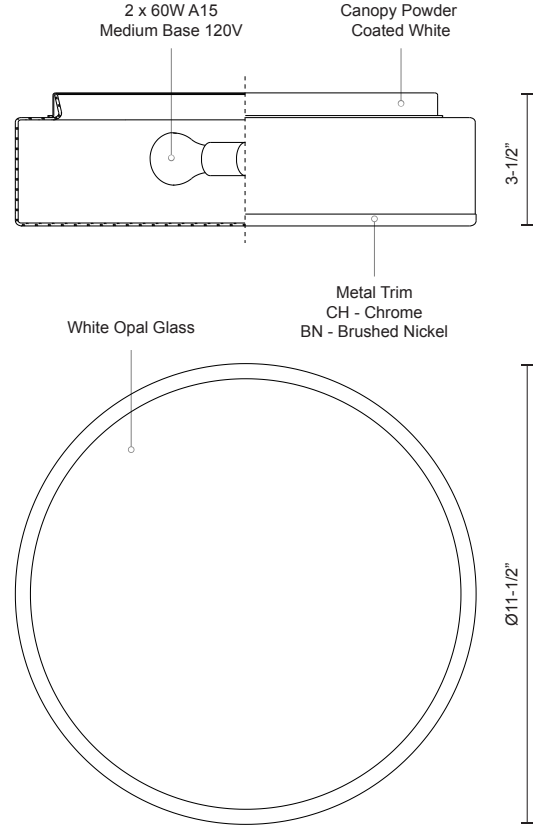

CHARLIE
599002
 FLUSH MOUNT

PROJECT

DESCRIPTION

Two lamp flush mount ceiling fixture with white round opal glass and your choice of brushed nickel or chrome metal finished trim.

599002BK
Black

599002BN
Brushed Nickel

599002CH
Chrome

SPECIFICATION DETAILS

* For custom options, consult factory for details.

Fixture Dimensions	D11-1/2" x H3-1/2"
Lamp Type	Incandescent, A15, Medium Base
Bulbs Included	No
Wattage	2 x 60W
Voltage	120V
Glass Details	White Opal Glass
Location	Dry
Warranty	5 Years