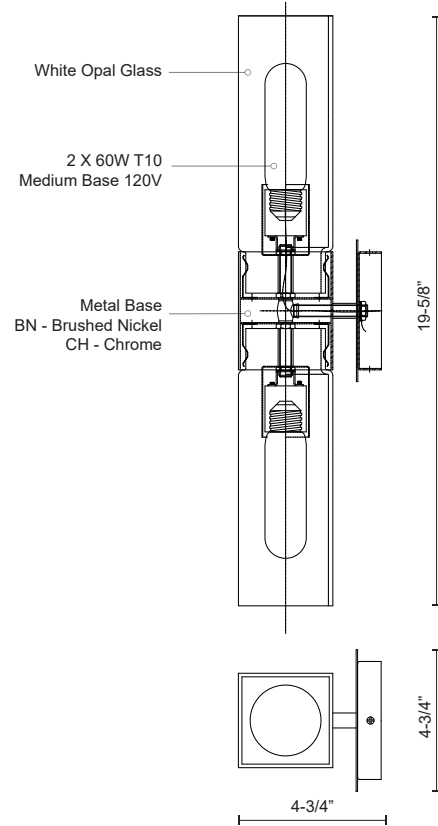

DESCRIPTION

Two lamp rectangular wall sconce with white opal glass. Metal details in chrome or brushed nickel finish.

601122BN
Brushed Nickel

601122CH
Chrome

SPECIFICATION DETAILS

* For custom options, consult factory for details.

Fixture Dimensions	W4-3/4" x H19-5/8" x E4-3/4"
Lamp Type	Incandescent, T10, Medium Base
Bulbs Included	No
Wattage	2 x 60W
Voltage	120V
Glass Details	White Opal Glass
Location	Dry
Warranty	5 Years
Canopy Dimensions	W4-3/4" x H4-3/4" x E7/8"