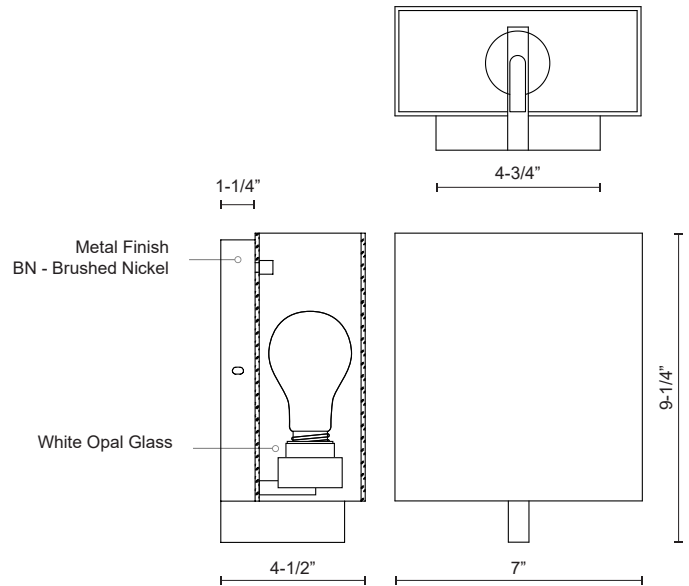

HARLEY
60391
WALL

PROJECT

DESCRIPTION

Single lamp wall sconce with white opal square glass. Back plate is available in brushed nickel.

SPECIFICATION DETAILS

* For custom options, consult factory for details.

Fixture Dimensions	W7" x H9-1/4" x E4-1/2"
Lamp Type	Incandescent, A15, Medium Base
Bulbs Included	No
Wattage	1 x 60W
Voltage	120V
Glass Details	White Opal Glass
Location	Dry
Warranty	5 Years
Canopy Dimensions	W4-3/4" x E1-1/4"