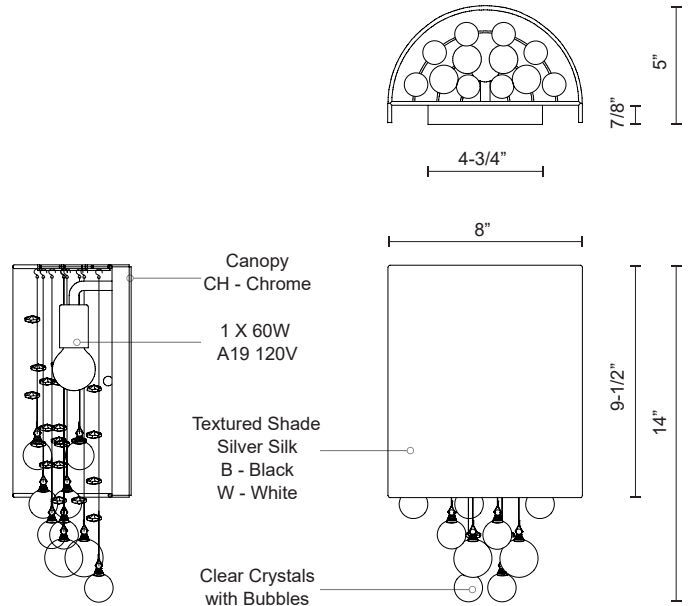

**BEVERLY
621521**

WALL

PROJECT

DESCRIPTION

Single lamp wall sconce with beautiful textured silver silk shade and drops of clear crystals.

621521B
Black

621521S
Silver

621521W
White

SPECIFICATION DETAILS

* For custom options, consult factory for details.

Fixture Dimensions	W8" x H14" x E5"
Lamp Type	Incandescent, A19, Medium Base
Bulbs Included	No
Wattage	1 x 60W
Voltage	120V
Crystal Details	Clear Crystal Ball with Bubbles
Shade Details	Textured Silk and Organza Fabric Shade
Location	Dry
Warranty	5 Years