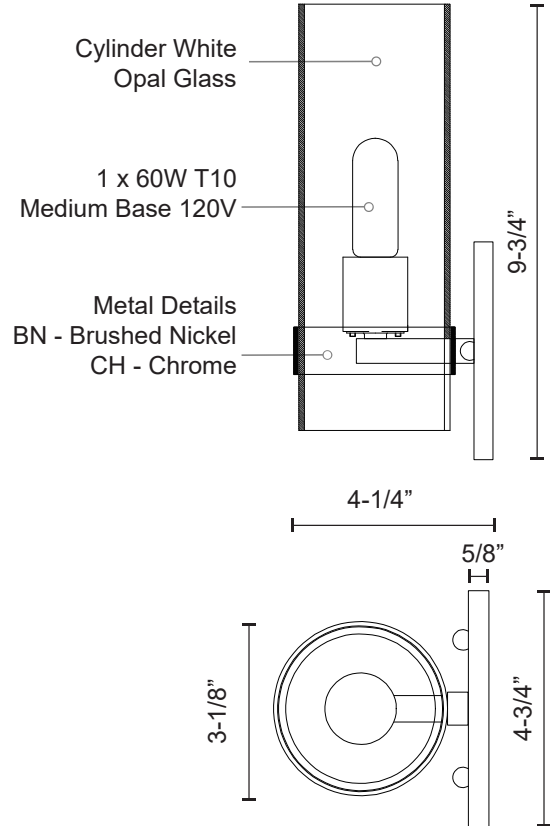

MILANO  
698011

WALL

PROJECT

698011BN  
Brushed Nickel

698011CH  
Chrome

**SPECIFICATION DETAILS**

\* For custom options, consult factory for details.

<b>Fixture Dimensions</b>	W4-3/4" x H9-3/4" x E4-1/4"
<b>Lamp Type</b>	Incandescent, T10, Medium Base
<b>Bulbs Included</b>	No
<b>Wattage</b>	1 x 60W
<b>Voltage</b>	120V
<b>Glass Details</b>	White Opal Glass
<b>Location</b>	Dry
<b>Warranty</b>	5 Years
<b>Canopy Dimensions</b>	D4-3/4" x E5/8"

**DESCRIPTION**

Single lamp wall sconce with cylinder white opal glass and metal details in your choice of brushed nickel or chrome finishes.

KUZCO

19054 28TH AVENUE  
SURREY - BC V3Z 6M3  
CANADA

WWW.KUZCOLIGHTING.COM