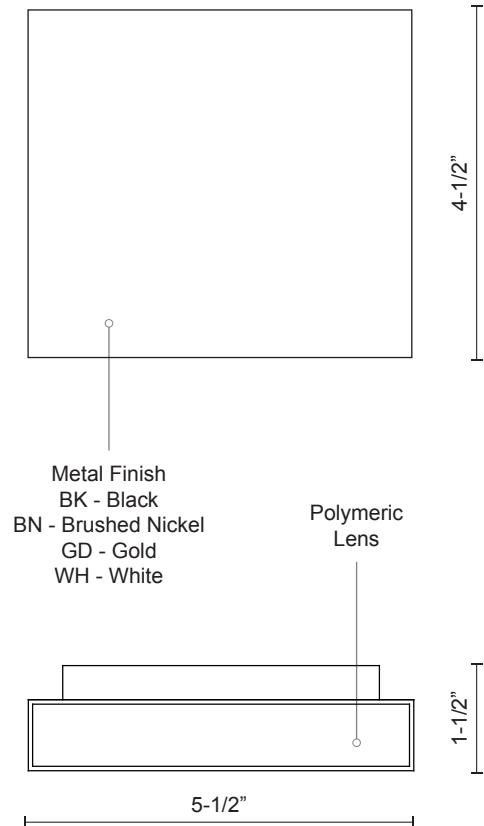

MICA AT6606

WALL

PROJECT

DESCRIPTION

This All-terior minimalist sleek cast aluminum wall sconce is a beautiful addition to any indoor or outdoor room. Finished with a high end brushed nickel or powder coated white cast aluminum, rectangular in size with smooth sleek rounded corners. Installed at the top and bottom of the fixture is our powerful 120V AC LED technology, covered by premium frosted optical lenses which omits the light from the fixture evenly against the wall. Available in two different styles and sizes view series for full family details.

AT6606-BK
Black

AT6606-BN
Brushed Nickel

AT6606-GD
Gold

AT6606-WH
White

SPECIFICATION DETAILS

* For custom options, consult factory for details.

Fixture Dimensions	W5-1/2" x H4-1/2" x E1-1/2"
Light Source	LED
Wattage	15W
Total Lumens	1200lm
Delivered Lumens	BK-252lm; BN-518lm; GD-441lm; WH-580lm;
Voltage	120V
Color Temperature	3000K
CRI (Ra)	>90
Optional Color Temps	2700K - 5000K Available, Minimum Order Quantities Apply
LED Rated Life	50,000 hours
Dimming	100% - 10%, ELV Dimmer (Not Included)
Diffuser Details	Frosted Glass Diffuser
Location	Wet Location (GD-Gold finish dry location only)
Warranty	5 Years
ADA Compliant	Yes