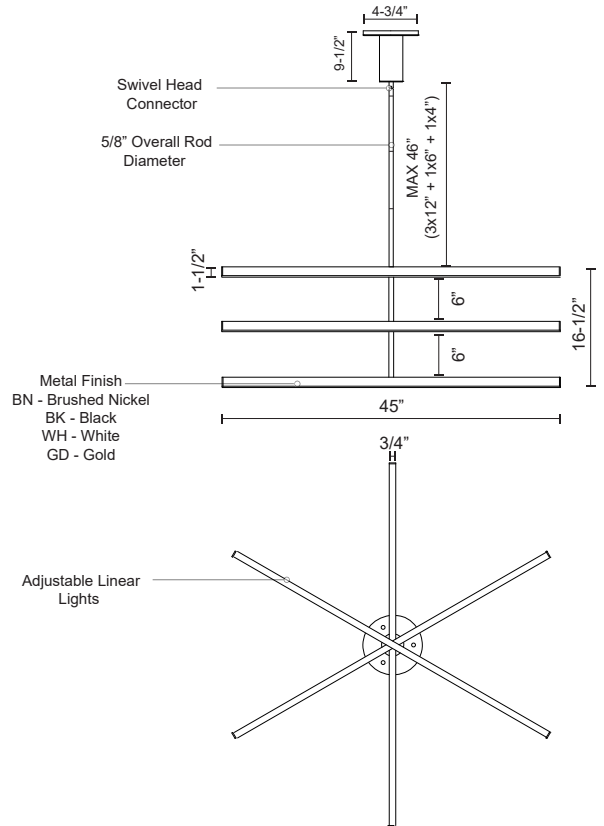

VEGA
CH10345
CHANDELIERS

PROJECT

CH10345-BK
Black

CH10345-BN
Brushed Nickel

CH10345-GD
Gold

CH10345-WH
White

SPECIFICATION DETAILS

* For custom options, consult factory for details.

Fixture Dimensions	L45" x W3/4" x H16-1/2"
Light Source	LED
Wattage	54W
Total Lumens	4490lm
Delivered Lumens	BK-2185lm; BN-3345lm; GD-3222lm; WH-3677lm;
Voltage	120V
Color Temperature	3000K
CRI (Ra)	>90
Optional Color Temps	2700K - 5000K Available, Minimum Order Quantities Apply
LED Rated Life	50,000 hours
Dimming	100% - 10%, TRIAC or ELV Dimmer (Not Included)
Diffuser Details	White Acrylic Diffuser
Adjustable	Yes
Rod Length	46" Max (3x12" + 1x6" + 1x4")
Location	Dry
Warranty	5 Years
Canopy Dimensions	D4-3/4" x H9-1/2"

DESCRIPTION

Machined aluminum with powder-coated or electroplated finish. Trio of linear lights, suspended from a central spindle. Down light distribution.

KUZCO

19054 28TH AVENUE
SURREY - BC V3Z 6M3
CANADA