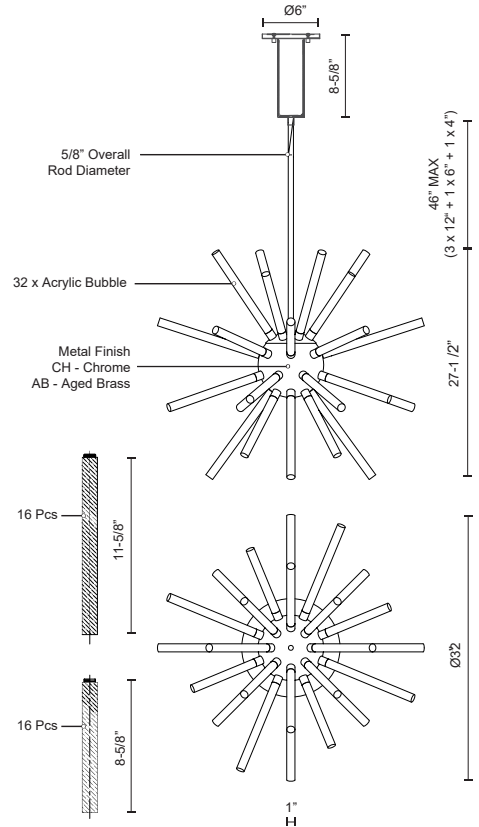

**ASTRO  
CH71832  
CHANDELIERS**

PROJECT

CH71832-AB  
Aged Brass

CH71832-CH  
Chrome

**SPECIFICATION DETAILS**

\* For custom options, consult factory for details.

<b>Fixture Dimensions</b>	D32" x H27-1/2"
<b>Light Source</b>	LED
<b>Wattage</b>	51W
<b>Total Lumens</b>	4080lm
<b>Delivered Lumens</b>	CH-3376lm
<b>Voltage</b>	120V
<b>Color Temperature</b>	3000K
<b>CRI (Ra)</b>	>90
<b>Optional Color Temps</b>	2700K - 5000K Available, Minimum Order Quantities Apply
<b>LED Rated Life</b>	50,000 hours
<b>Dimming</b>	100% - 10%, TRIAC or ELV Dimmer (Not Included)
<b>Diffuser Details</b>	Acrylic Encased with Bubbles
<b>Adjustable</b>	Yes
<b>Rod Length</b>	46" Max (3x12" + 1x6" + 1x4")
<b>Location</b>	Dry
<b>Warranty</b>	5 Years
<b>Canopy Dimensions</b>	D6" x H8-5/8"

**DESCRIPTION**

An abundance of light forms emanates from a central point. The new Astro chandelier is a cosmic metaphor for an exploding star, dramatically spreading light across a space. A lit component, minimal in design is placed in repetition around the sphere to produce a maximum finished effect. Fusing function and decoration makes Astro the ideal statement piece.