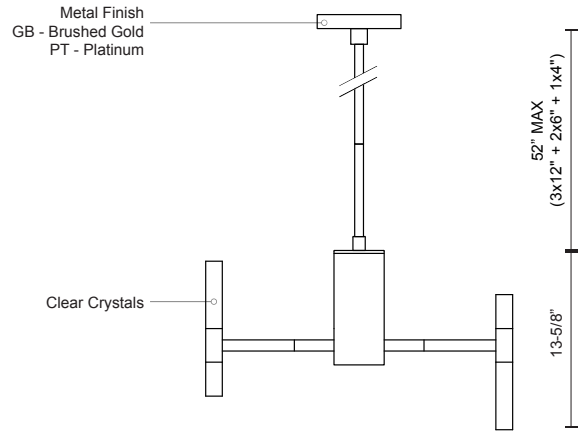

CH9522-PT
Platinum

CH9522-GB
Brushed Gold

SPECIFICATION DETAILS

* For custom options, consult factory for details.

Fixture Dimensions	D22" x H13-5/8"
Light Source	LED
Wattage	54W
Total Lumens	4000lm
Delivered Lumens	BG-2248lm; GB-2312lm; PT-2264lm;
Voltage	120V
Color Temperature	3000K
CRI (Ra)	>90
Optional Color Temps	2700K - 5000K Available, Minimum Order Quantities Apply
LED Rated Life	50,000 hours
Dimming	100% - 10%, ELV Dimmer (Not Included)
Crystal Details	Clear Textured Crystal
Adjustable	Yes
Rod Length	52" Max (3x12" + 2x6" + 1x4")
Location	Dry
Warranty	5 Years
Canopy Dimensions	D6" x H1"