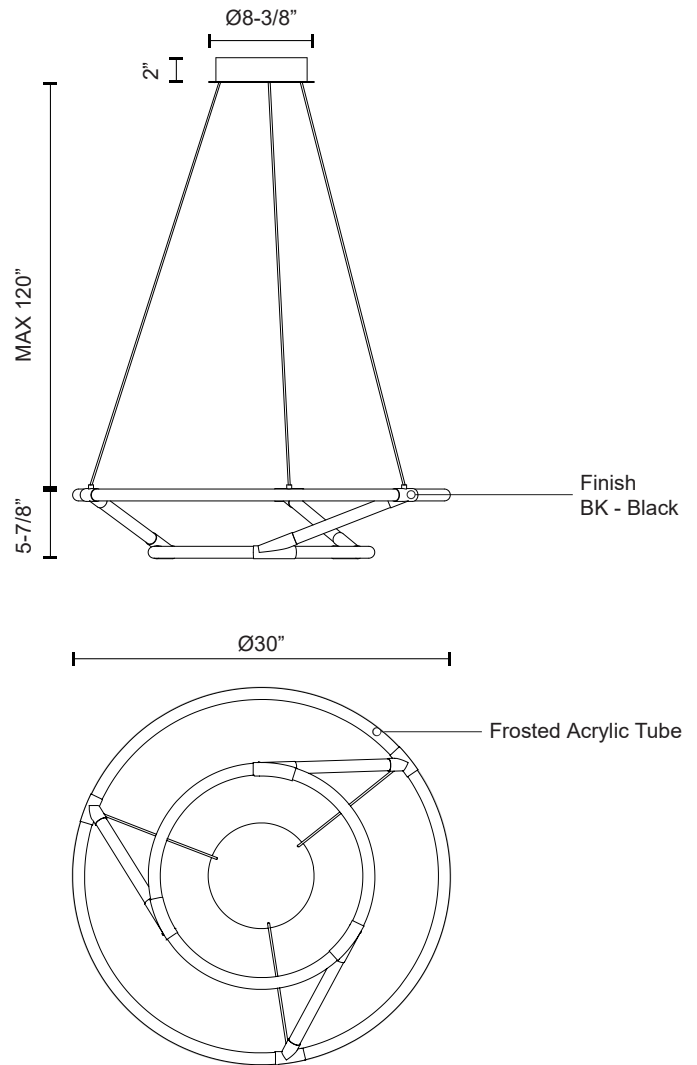

CHICAGO LOOP CH95930

CHANDELIERS

PROJECT

CH95930-BK
Black

SPECIFICATION DETAILS

* For custom options, consult factory for details.

Fixture Dimensions	D30" x H5-7/8"
Light Source	LED
Wattage	50W
Total Lumens	4250lm*
Delivered Lumens	BK-2750lm*
Voltage	120V
Color Temperature	3000K
CRI (Ra)	>90
Optional Color Temps	2700K - 5000K Available, Minimum Order Quantities Apply
LED Rated Life	50,000 hours
Dimming	100% - 10%, TRIAC or ELV Dimmer (Not Included)
Diffuser Details	Frosted Acrylic
Adjustable	Yes
Wire Length	120" Max
Wire Type	Color Matching Coaxial Wire
Location	Dry
Warranty	5 Years
Canopy Dimensions	D8-3/8" x H2"

DESCRIPTION

A dramatic centre piece that draws the eye, the Chicago Loop is a tiered pendant featuring two circular forms created by hollow acrylic lenses and joining axis, casting an even 360° illumination. Available in a frosted lens and black finish.