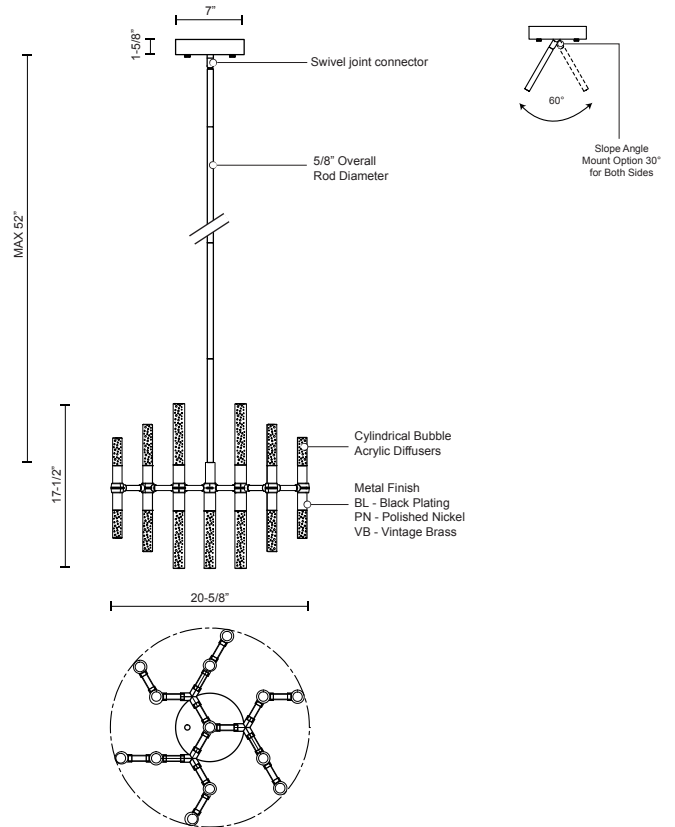

**TURIN
CH9621
CHANDELIERS**

PROJECT

CH9621-PN
Polished Nickel

CH9621-BL
Black Plating

CH9621-VB
Vintage Brass

SPECIFICATION DETAILS

* For custom options, consult factory for details.

Fixture Dimensions	D20-5/8" x H17-1/2"
Light Source	LED
Wattage	65W
Total Lumens	5500lm
Delivered Lumens	PN-3850lm*
Voltage	120V
Color Temperature	3000K
CRI (Ra)	>90
Optional Color Temps	2700K - 5000K Available, Minimum Order Quantities Apply
LED Rated Life	50,000 hours
Dimming	100% - 10%, TRIAC or ELV Dimmer (Not Included)
Diffuser Details	Acrylic Encased with Bubbles
Adjustable	Yes
Rod Length	52" Max (3x12" + 2x6" + 1x4")
Location	Dry
Warranty	5 Years
Canopy Dimensions	D7" x H1-5/8"

DESCRIPTION

Single-stem mounted interior pendant with circular ceiling plan. 13 parallel pipes, vertically arranged, deliver up/down illumination from its champagne-bubbled acrylic ends. 13 downlights plus 12 uplights hung from the single canopy in formation reminiscent of a honeycomb.