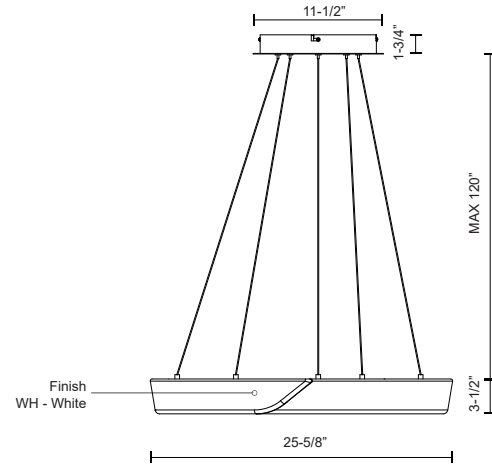

FLEUR
CH96628
CHANDELIERS

PROJECT

CH96628-WH
White

SPECIFICATION DETAILS

* For custom options, consult factory for details.

Fixture Dimensions	D28-1/4" x H3-1/2"
Light Source	LED
Wattage	40W
Total Lumens	4200lm
Delivered Lumens	3690lm
Voltage	120V
Color Temperature	3000K
CRI (Ra)	>90
Optional Color Temps	2700K - 5000K Available, Minimum Order Quantities Apply
LED Rated Life	50,000 hours
Dimming	100% - 10%, TRIAC or ELV Dimmer (Not Included)
Diffuser Details	White Acrylic Diffuser
Adjustable	Yes
Wire Length	120" Max
Wire Type	Clear Coaxial Wire
Location	Dry
Warranty	5 Years
Canopy Dimensions	D11-1/2" x H1-3/4"

DESCRIPTION

A floating spiral of diffusive light the FLEUR series is both minimal and adaptive. The asymmetrical flowing design of the LED chandelier allows for a unique adjustment, the fixture may remain planar or expand upward to resemble a helix. Available in 3 distinct sizes.