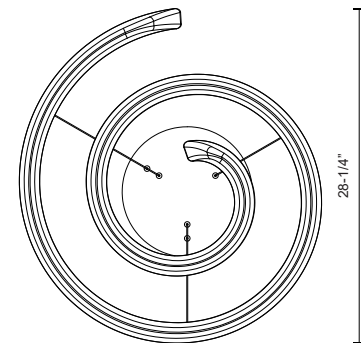

FLEUR
CH96628
CHANDELIERS

PROJECT

CH96628-WH
White

SPECIFICATION DETAILS

* For custom options, consult factory for details.

Fixture Dimensions	D28-1/4" x H3-1/2"
Light Source	LED
Wattage	40W
Total Lumens	4200lm
Delivered Lumens	3690lm
Voltage	120V
Color Temperature	3000K
CRI (Ra)	>90
Optional Color Temps	2700K - 5000K Available, Minimum Order Quantities Apply
LED Rated Life	50,000 hours
Dimming	100% - 10%, TRIAC or ELV Dimmer (Not Included)
Diffuser Details	White Acrylic Diffuser
Adjustable	Yes
Wire Length	120" Max
Wire Type	Clear Coaxial Wire
Location	Dry
Warranty	5 Years
Canopy Dimensions	D11-1/2" x H1-3/4"

DESCRIPTION

A floating spiral of diffusive light the FLEUR series is both minimal and adaptive. The asymmetrical flowing design of the LED chandelier allows for a unique adjustment, the fixture may remain planar or expand upward to resemble a helix. Available in 3 distinct sizes.