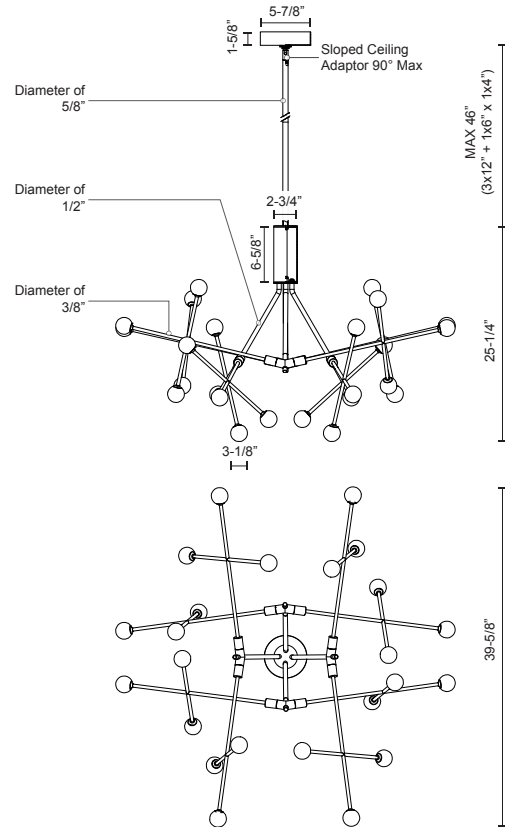

**MOTO
CH97139
CHANDELIERS**

PROJECT

CH97139-BK
Black

SPECIFICATION DETAILS

* For custom options, consult factory for details.

Fixture Dimensions	L39-5/8" x W39-5/8" x H25-1/4"
Light Source	LED
Wattage	52W
Total Lumens	4500lm
Delivered Lumens	BK-2790lm
Voltage	120V
Color Temperature	3000K
CRI (Ra)	>90
Optional Color Temps	2700K - 5000K Available, Minimum Order Quantities Apply
LED Rated Life	50,000 hours
Dimming	100% - 10%, TRIAC or ELV Dimmer (Not Included)
Glass Details	White Opal Glass
Adjustable	Yes
Rod Length	46" Max (3x12" + 1x6" + 1x4")
Location	Dry
Warranty	5 Years
Canopy Dimensions	D5-7/8" x H1-5/8"

DESCRIPTION

A chaotic constellation of radiant globes seemingly levitate about the center of the Moto geometric structure. Fine intersecting metal arms project the opal glass globes from the gravitational center and allow for positional adjustment during assembly. The contemporary statement piece is available in two sizes.