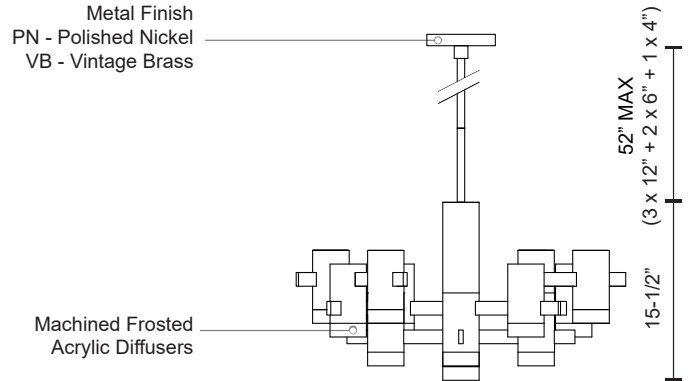

**SIENNA  
CH9730**  
CHANDELIERS

PROJECT

CH9730-VB  
Vintage Brass

CH9730-PN  
Polished Nickel

**SPECIFICATION DETAILS**

\* For custom options, consult factory for details.

<b>Fixture Dimensions</b>	D30" x H15-1/2"
<b>Light Source</b>	LED
<b>Wattage</b>	72W
<b>Total Lumens</b>	5200lm
<b>Delivered Lumens</b>	PN-3250lm*
<b>Voltage</b>	120V
<b>Color Temperature</b>	3000K
<b>CRI (Ra)</b>	>90
<b>Optional Color Temps</b>	2700K - 5000K Available, Minimum Order Quantities Apply
<b>LED Rated Life</b>	50,000 hours
<b>Dimming</b>	100% - 10%, ELV Dimmer (Not Included)
<b>Diffuser Details</b>	Clear Acrylic with Frosted Center
<b>Adjustable</b>	Yes
<b>Rod Length</b>	52" Max (3x12" + 2x6" + 1x4")
<b>Location</b>	Dry
<b>Warranty</b>	5 Years
<b>Canopy Dimensions</b>	D6" x H1-3/8"

**DESCRIPTION**

Stem-mounted interior pendant downlight: Illumination from 13 formed-metal cylinders, with acrylic endcaps with internal diffuse surfaces, are arranged in a geometric pattern giving an illusion of motion and depth through this casually beautiful chandelier.