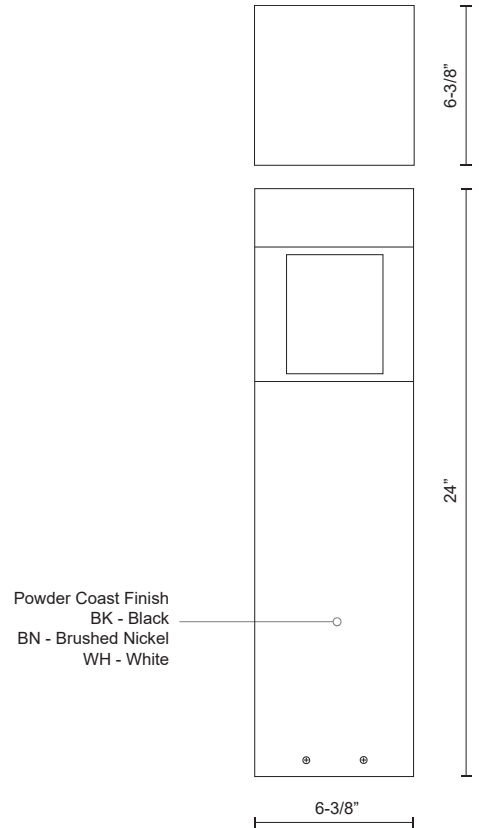

**SONOMA
EB3024
BOLLARDS**

PROJECT

DESCRIPTION

Architectural designed high powered LED exterior bollard fixture, 24" height, 6" die-cast aluminum square shaped housing with four square shaped openings at the top of the bollard in powder coated black, brushed nickel or white finishes. Inside the top is our 120V AC LED technology concealed by a clear 5VA acrylic diffuser which radiates the light downward and throughout all openings and surrounding areas of the bollard. Certified ETL wet location listed and is available in two different heights.

EB3024-BK
Black

EB3024-BN
Brushed Nickel

EB3024-WH
White

SPECIFICATION DETAILS

* For custom options, consult factory for details.

Fixture Dimensions	L6-3/8" x W6-3/8" x H24"
Light Source	LED
Wattage	12W
Total Lumens	1000lm
Delivered Lumens	BK-562lm*; BN-718lm*;
Voltage	120V
Color Temperature	3000K
CRI (Ra)	>90
Optional Color Temps	2700K - 5000K Available, Minimum Order Quantities Apply
LED Rated Life	50,000 hours
Dimming	Non-Dimming
Diffuser Details	Clear PC Diffuser
Location	Wet
Warranty	5 Years