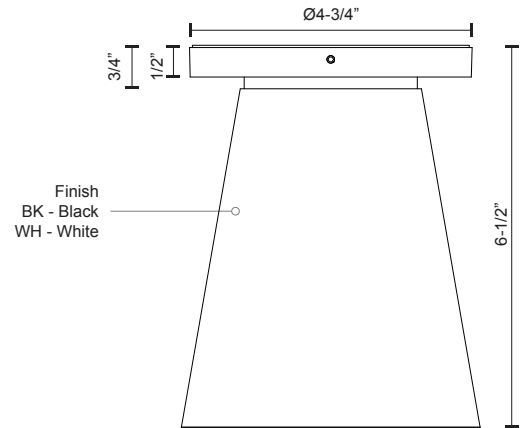

HARTFORD EC16605

CEILING

PROJECT

EC16605-BK
Black

EC16605-WH
White

SPECIFICATION DETAILS

* For custom options, consult factory for details.

Fixture Dimensions	D5" x H6 1/2"
Light Source	LED
Wattage	20W
Total Lumens	1600lm
Delivered Lumens	BK-664lm; WH-765lm;
Voltage	120V
Color Temperature	3000K
CRI (Ra)	>90
Optional Color Temps	2700K - 5000K Available, Minimum Order Quantities Apply
LED Rated Life	50,000 hours
Dimming	100% - 10%, TRIAC or ELV Dimmer (Not Included)
Diffuser Details	White PC Diffuser
Location	Wet
Warranty	5 Years
Canopy Dimensions	D4-3/4" x H1/2"

DESCRIPTION

Cast aluminum conical housing with ceiling mount. Lightly powder-coated finish. Opal round glass diffuser. Down light. Custom options available.

COMMENT

KUZCO

19054 28TH AVENUE
SURREY - BC V3Z 6M3
CANADA