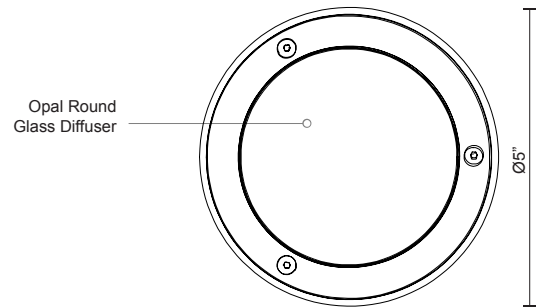

HARTFORD EC16605

CEILING

PROJECT

EC16605-BK
Black

EC16605-WH
White

SPECIFICATION DETAILS

* For custom options, consult factory for details.

Fixture Dimensions	D5" x H6 1/2"
Light Source	LED
Wattage	20W
Total Lumens	1600lm
Delivered Lumens	BK-664lm; WH-765lm;
Voltage	120V
Color Temperature	3000K
CRI (Ra)	>90
Optional Color Temps	2700K - 5000K Available, Minimum Order Quantities Apply
LED Rated Life	50,000 hours
Dimming	100% - 10%, TRIAC or ELV Dimmer (Not Included)
Diffuser Details	White PC Diffuser
Location	Wet
Warranty	5 Years
Canopy Dimensions	D4-3/4" x H1/2"

DESCRIPTION

Cast aluminum conical housing with ceiling mount. Lightly powder-coated finish. Opal round glass diffuser. Down light. Custom options available.

COMMENT

KUZCO

19054 28TH AVENUE
SURREY - BC V3Z 6M3
CANADA