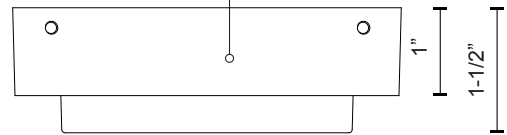

**RIDGE  
EC34505  
CEILING**

PROJECT

**DESCRIPTION**

Rectilinear cast aluminum body and frame. Lightly textured powder-coat finish. Square opal polymeric diffuser. Outward emitting light. Rated for exterior use. Custom options available.

Metal Finish  
BK - Black  
GY - Gray

EC34505-BK  
Black

EC34505-GY  
Gray

**SPECIFICATION DETAILS**

\* For custom options, consult factory for details.

<b>Fixture Dimensions</b>	L4-1/2"x W4-1/2"x H1-1/2"
<b>Light Source</b>	LED
<b>Wattage</b>	15W
<b>Total Lumens</b>	1200lm
<b>Delivered Lumens</b>	BK-747lm; GY-769lm;
<b>Voltage</b>	120V
<b>Color Temperature</b>	3000K
<b>CRI (Ra)</b>	>90
<b>Optional Color Temps</b>	2700K - 5000K Available, Minimum Order Quantities Apply
<b>LED Rated Life</b>	50,000 hours
<b>Dimming</b>	100% - 10%, ELV Dimmer (Not Included)
<b>Diffuser Details</b>	White PC Diffuser
<b>Location</b>	Wet
<b>Warranty</b>	5 Years