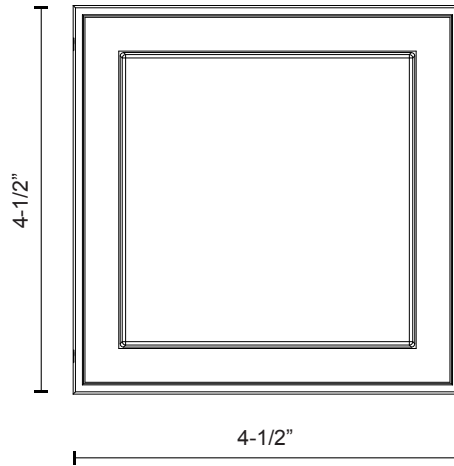

**RIDGE  
EC34505  
CEILING**

PROJECT

**DESCRIPTION**

Rectilinear cast aluminum body and frame. Lightly textured powder-coat finish. Square opal polymeric diffuser. Outward emitting light. Rated for exterior use. Custom options available.

Metal Finish  
BK - Black  
GY - Gray

EC34505-BK  
Black

EC34505-GY  
Gray

**SPECIFICATION DETAILS**

\* For custom options, consult factory for details.

<b>Fixture Dimensions</b>	L4-1/2"x W4-1/2"x H1-1/2"
<b>Light Source</b>	LED
<b>Wattage</b>	15W
<b>Total Lumens</b>	1200lm
<b>Delivered Lumens</b>	BK-747lm; GY-769lm;
<b>Voltage</b>	120V
<b>Color Temperature</b>	3000K
<b>CRI (Ra)</b>	>90
<b>Optional Color Temps</b>	2700K - 5000K Available, Minimum Order Quantities Apply
<b>LED Rated Life</b>	50,000 hours
<b>Dimming</b>	100% - 10%, ELV Dimmer (Not Included)
<b>Diffuser Details</b>	White PC Diffuser
<b>Location</b>	Wet
<b>Warranty</b>	5 Years