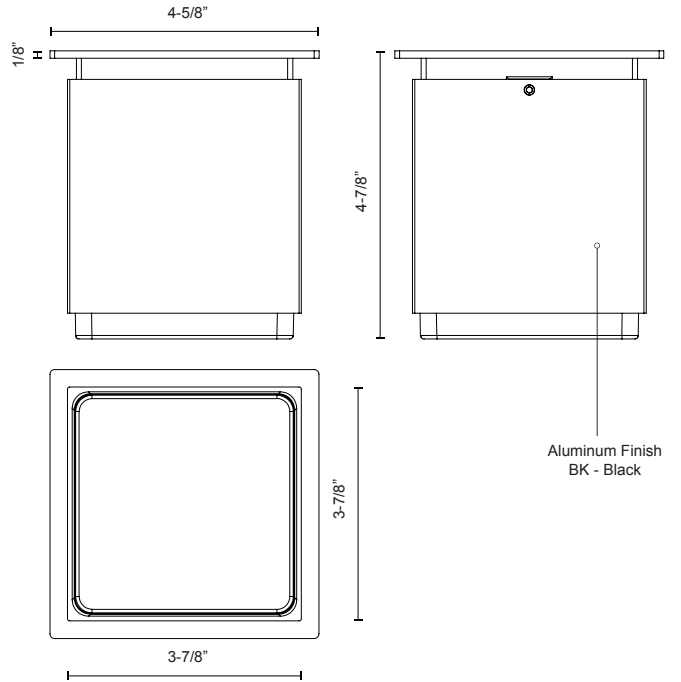

**SUNSET
EC35204
CEILING**

PROJECT

EC35204-BK
Black

SPECIFICATION DETAILS

* For custom options, consult factory for details.

Fixture Dimensions	L3-7/8" x W3-7/8" x H4-7/8"
Light Source	LED
Wattage	6W
Total Lumens	630lm
Delivered Lumens	BK-121lm
Voltage	120-277V
Color Temperature	3000K
CRI (Ra)	>80
Optional Color Temps	2700K - 5000K Available, Minimum Order Quantities Apply
LED Rated Life	50,000 hours
Dimming	Non-Dimming
Glass Details	Clear Borosilicate Glass
Diffuser Details	White Interior Coating
Location	Wet
Warranty	5 Years
Canopy Dimensions	L4-5/8" x W4-5/8" x H1/8"

DESCRIPTION

Architectural designed exterior flush mount, die-cast aluminum cubic body with opal glass to provide even glow of light. Rated IP65 and IK06.

Aluminum Finish
BK - Black

KUZCO

19054 28TH AVENUE
SURREY - BC V3Z 6M3
CANADA