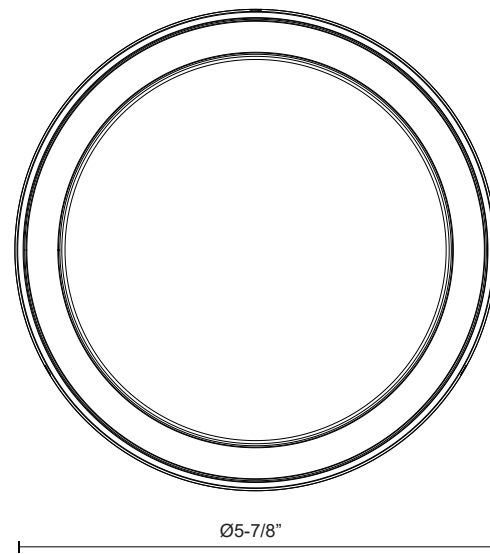

## DESCRIPTION

Circular cast aluminum body and frame. Lightly textured powder-coat finish. Round opal polymeric diffuser. Outward emitting light. Rated for exterior use. Custom options available.

EC44505-BK  
Black

## SPECIFICATION DETAILS

\* For custom options, consult factory for details.

<b>Fixture Dimensions</b>	D5 7/8" x H1 1/2"
<b>Light Source</b>	LED
<b>Wattage</b>	15W
<b>Total Lumens</b>	1200lm
<b>Delivered Lumens</b>	BK-771lm; GY-803lm;
<b>Voltage</b>	120V
<b>Color Temperature</b>	3000K
<b>CRI (Ra)</b>	>90
<b>Optional Color Temps</b>	2700K - 5000K Available, Minimum Order Quantities Apply
<b>LED Rated Life</b>	50,000 hours
<b>Dimming</b>	100% - 10%, ELV Dimmer (Not Included)
<b>Diffuser Details</b>	Frosted PC Diffuser
<b>Location</b>	Wet
<b>Warranty</b>	5 Years