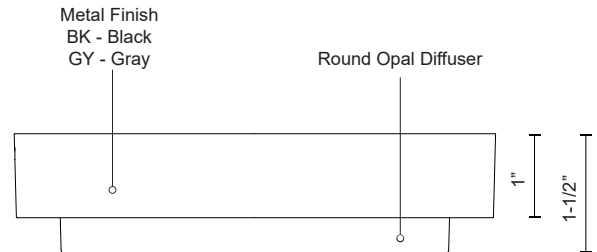

## DESCRIPTION

Circular cast aluminum body and frame. Lightly textured powder-coat finish. Round opal polymeric diffuser. Outward emitting light. Rated for exterior use. Custom options available.

EC44505-BK  
Black

## SPECIFICATION DETAILS

\* For custom options, consult factory for details.

<b>Fixture Dimensions</b>	D5 7/8" x H1 1/2"
<b>Light Source</b>	LED
<b>Wattage</b>	15W
<b>Total Lumens</b>	1200lm
<b>Delivered Lumens</b>	BK-771lm; GY-803lm;
<b>Voltage</b>	120V
<b>Color Temperature</b>	3000K
<b>CRI (Ra)</b>	>90
<b>Optional Color Temps</b>	2700K - 5000K Available, Minimum Order Quantities Apply
<b>LED Rated Life</b>	50,000 hours
<b>Dimming</b>	100% - 10%, ELV Dimmer (Not Included)
<b>Diffuser Details</b>	Frosted PC Diffuser
<b>Location</b>	Wet
<b>Warranty</b>	5 Years