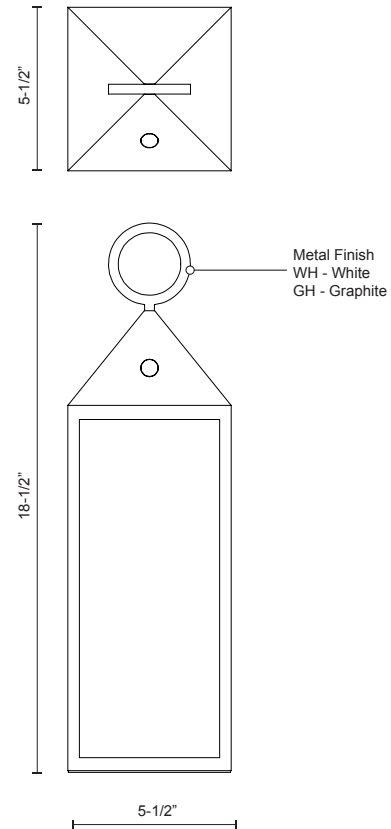

**STEEPLE  
EL34718  
TABLE LAMP**

PROJECT

EL34718-GH  
Graphite

EL34718-WH  
White

**SPECIFICATION DETAILS**

\* For custom options, consult factory for details.

<b>Fixture Dimensions</b>	L5-1/2" x W5-1/2" x H18-1/2"
<b>Light Source</b>	LED
<b>Wattage</b>	3W
<b>Total Lumens</b>	230lm
<b>Delivered Lumens</b>	WH-187lm
<b>Voltage</b>	BATTERY
<b>Color Temperature</b>	2700K
<b>CRI (Ra)</b>	>80
<b>Optional Color Temps</b>	2700K - 5000K Available, Minimum Order Quantities Apply
<b>LED Rated Life</b>	50,000 hours
<b>Dimming</b>	100% - 10%, Touch dimmer
<b>Diffuser Details</b>	Frosted acrylic diffuser
<b>Location</b>	Wet
<b>Warranty</b>	5 Years

**DESCRIPTION**

Die-cast tapered housing capped with round handle atop rectilinear frame. A Lightly textured powder-coat finish. A Translucent acrylic diffuser. A Down light distribution. A Rechargeable lithium ion battery with 9-hr duration. A 120V wall charger. A Touch switch. A Custom options available.