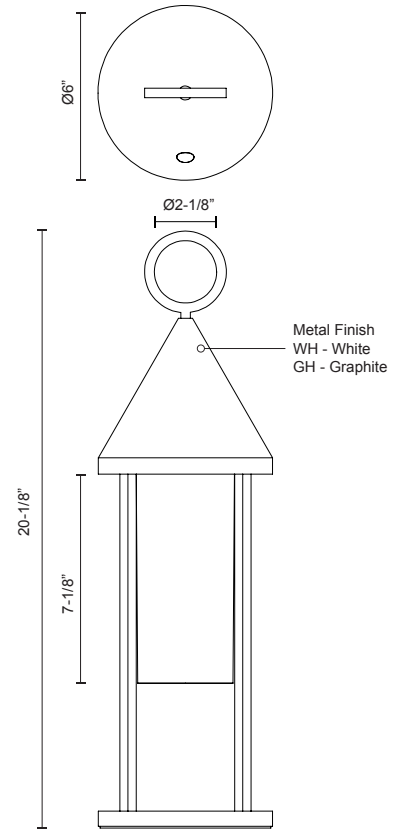

**DELTA  
EL44818  
LAMPS**

PROJECT

EL44818-GH  
Graphite

EL44818-WH  
White

**SPECIFICATION DETAILS**

\* For custom options, consult factory for details.

<b>Fixture Dimensions</b>	D6" X H20-1/8"
<b>Light Source</b>	LED
<b>Wattage</b>	3W
<b>Total Lumens</b>	230lm
<b>Delivered Lumens</b>	WH-168lm
<b>Voltage</b>	BATTERY
<b>Color Temperature</b>	2700K
<b>CRI (Ra)</b>	>80
<b>Optional Color Temps</b>	2700K - 5000K Available, Minimum Order Quantities Apply
<b>LED Rated Life</b>	50,000 hours
<b>Dimming</b>	100% - 10%, Touch dimmer
<b>Diffuser Details</b>	White Acrylic Diffuser
<b>Location</b>	Wet
<b>Warranty</b>	5 Years

**DESCRIPTION**

Indicative of the portable functionality a simple ring serves as handle and adorns the conical peak. Housed within the die-cast Delta cap a diffused LED array directs light downward, elevated off the illuminated surface by matching lengthy posts along the circular base perimeter. Integrated into the airy design is a rechargeable lithium ion battery enabling 9 hours of constant usage. Available with or without a cylindrical opal optic.