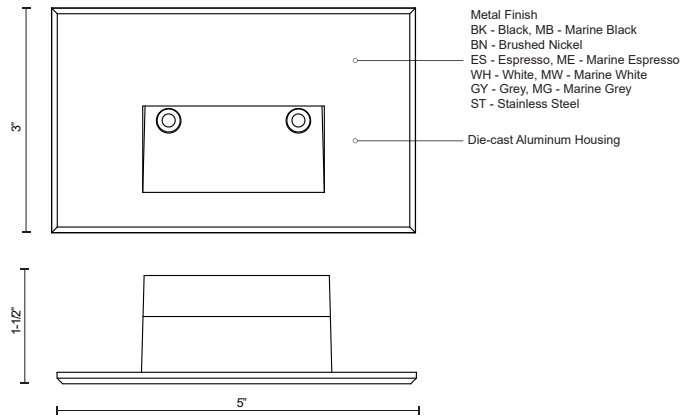

**SONIC
ER3003
STEP LIGHTS**

PROJECT

DESCRIPTION

A horizontal rectangle-shaped recessed light in matte black, white powder, or brushed nickel finish. The optically designed light control of Sonic's die cast Aluminum housing fully conceals the source. Ideal for step or courtesy light use. This fixture is rated for outdoor use but there is no reason it cannot be utilized indoors too. Fits into a single gang box.

SPECIFICATION DETAILS

* For custom options, consult factory for details.

Fixture Dimensions	W5" x H3" x E1-1/2"
Light Source	LED
Wattage	5W
Total Lumens	400lm
Delivered Lumens	BK-26lm; BN-24lm; WH-76lm;
Voltage	120V
Color Temperature	3000K
CRI (Ra)	>90
Optional Color Temps	2700K - 5000K Available, Minimum Order Quantities Apply
LED Rated Life	50,000 hours
Dimming	100% - 10%, ELV Dimmer (Not Included)
Diffuser Details	Glass diffuser
Location	Wet
Warranty	5 Years
ADA Compliant	Yes