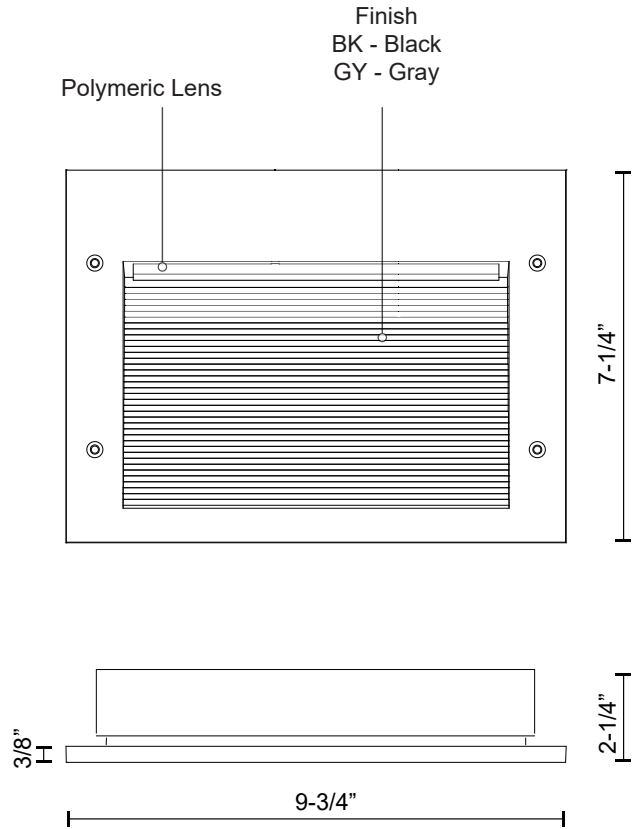

**NEWPORT
ER7108
STEP LIGHTS**

PROJECT

ER7108-GY
Gray

ER7108-BK
Black

SPECIFICATION DETAILS

* For custom options, consult factory for details.

Fixture Dimensions	W9-3/4" x H7-1/4" x E2-1/4"
Light Source	LED
Wattage	9W
Total Lumens	600lm
Delivered Lumens	BK-241lm; GY-303lm;
Voltage	120V
Color Temperature	3000K
CRI (Ra)	>90
Optional Color Temps	2700K - 5000K Available, Minimum Order Quantities Apply
LED Rated Life	50,000 hours
Dimming	100% - 10%, ELV Dimmer (Not Included)
Diffuser Details	Frosted Glass Diffuser
Location	Wet
Warranty	5 Years
ADA Compliant	Yes
Back Box Details	ER7108-CBOX(Wet Location)(Sold Separately); ER7108-MBOX(Dry Location)(Sold Separately);

DESCRIPTION

This exterior recessed light is a classic, rectangle-shaped, 8 inch tall die-cast aluminum recessed light and utilizes LED light sources. The housing is designed to light an exterior or interior staircase or any other area that calls for a lighting from a concealed aperture. Choose from black or grey powder coat. Requires either back-box with fixture ER7108-MBOX (Dry Location) or ER7108-CBOX (Wet Location). Back-box sold separately.