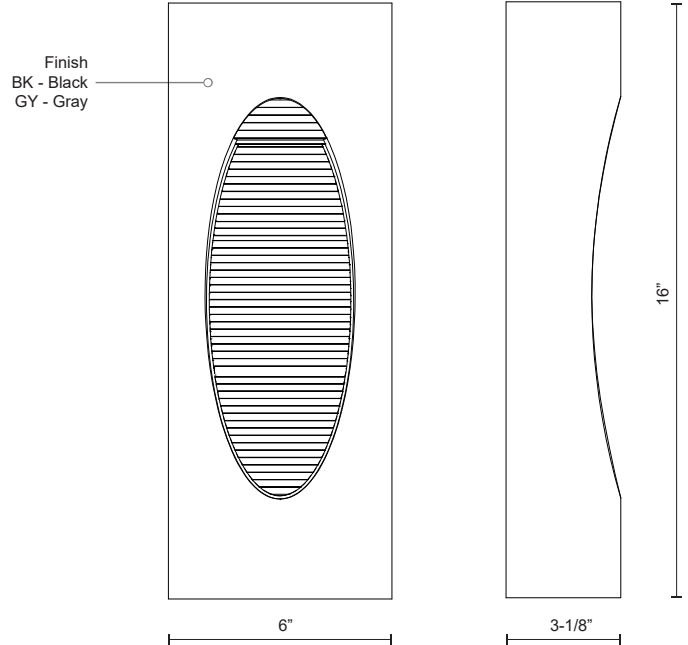

CASCADES EW2216

WALL

PROJECT

EW2216-BK
Black

EW2216-GY
Gray

SPECIFICATION DETAILS

* For custom options, consult factory for details.

Fixture Dimensions	W6" x H16" x E3-1/8"
Light Source	LED
Wattage	18W
Total Lumens	1400lm
Delivered Lumens	BK-418lm*; GY-490lm*;
Voltage	120V
Color Temperature	3000K
CRI (Ra)	>90
Optional Color Temps	2700K - 5000K Available, Minimum Order Quantities Apply
LED Rated Life	50,000 hours
Dimming	100% - 10%, ELV Dimmer (Not Included)
Diffuser Details	Frosted Glass Diffuser
Location	Wet
Warranty	5 Years
ADA Compliant	Yes

DESCRIPTION

A wall light for exterior spaces. Enhance the landscape architecture of your space with these illuminating towers. Lights project down from both the bottom and center of the tower. Available in two sizes and in two colors.