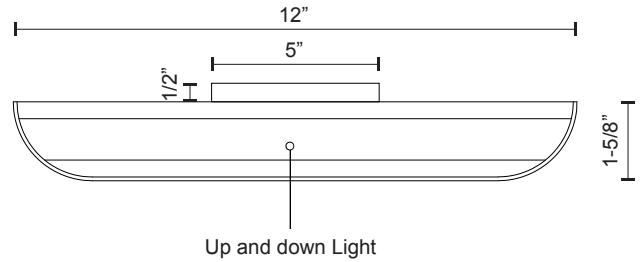

**PLATEAU  
EW27112**

WALL

PROJECT

EW27112-BK  
Black

EW27112-WH  
White

EW27112-GH  
Graphite

**SPECIFICATION DETAILS**

\* For custom options, consult factory for details.

<b>Fixture Dimensions</b>	W12" x H6" x E1-5/8"
<b>Light Source</b>	LED
<b>Wattage</b>	12W
<b>Total Lumens</b>	1100lm
<b>Delivered Lumens</b>	BK-934lm; GY-980lm; WH-1089lm;
<b>Voltage</b>	120V
<b>Color Temperature</b>	3000K
<b>CRI (Ra)</b>	>90
<b>Optional Color Temps</b>	2700K - 5000K Available, Minimum Order Quantities Apply
<b>LED Rated Life</b>	50,000 hours
<b>Dimming</b>	100% - 10%, TRIAC or ELV Dimmer (Not Included)
<b>Diffuser Details</b>	Clear Glass Diffuser
<b>Shade Details</b>	Formed
<b>Location</b>	Wet
<b>Warranty</b>	5 Years
<b>ADA Compliant</b>	Yes
<b>Canopy Dimensions</b>	W5" x H5" x E1/2"

**DESCRIPTION**

The minimal appearance of the Plateau series belies the functionality as a versatile exterior fixture. Contrasting sharp lines with the soft rounded bends of the planar surface, the reductive form is ancillary to present architecture. Diffuse light is spread both upward and downward from the linear aperture.