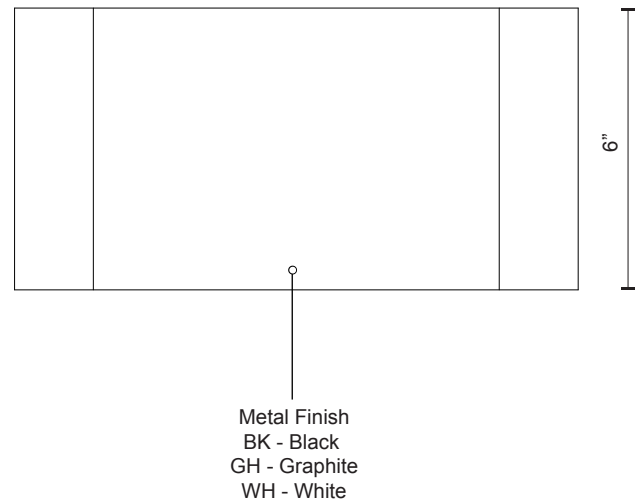

**PLATEAU  
EW27112**

WALL

PROJECT

EW27112-BK  
Black

EW27112-WH  
White

EW27112-GH  
Graphite

**SPECIFICATION DETAILS**

\* For custom options, consult factory for details.

<b>Fixture Dimensions</b>	W12" x H6" x E1-5/8"
<b>Light Source</b>	LED
<b>Wattage</b>	12W
<b>Total Lumens</b>	1100lm
<b>Delivered Lumens</b>	BK-934lm; GY-980lm; WH-1089lm;
<b>Voltage</b>	120V
<b>Color Temperature</b>	3000K
<b>CRI (Ra)</b>	>90
<b>Optional Color Temps</b>	2700K - 5000K Available, Minimum Order Quantities Apply
<b>LED Rated Life</b>	50,000 hours
<b>Dimming</b>	100% - 10%, TRIAC or ELV Dimmer (Not Included)
<b>Diffuser Details</b>	Clear Glass Diffuser
<b>Shade Details</b>	Formed
<b>Location</b>	Wet
<b>Warranty</b>	5 Years
<b>ADA Compliant</b>	Yes
<b>Canopy Dimensions</b>	W5" x H5" x E1/2"

**DESCRIPTION**

The minimal appearance of the Plateau series belies the functionality as a versatile exterior fixture. Contrasting sharp lines with the soft rounded bends of the planar surface, the reductive form is ancillary to present architecture. Diffuse light is spread both upward and downward from the linear aperture.