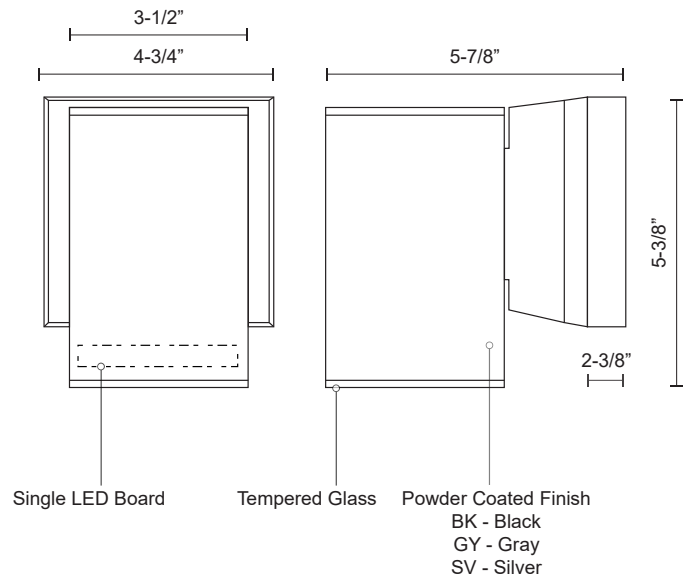

## SPECIFICATION DETAILS

\* For custom options, consult factory for details.

<b>Fixture Dimensions</b>	W3-1/2" x H5-3/8" x E5-7/8"
<b>Light Source</b>	LED
<b>Wattage</b>	12W
<b>Total Lumens</b>	800lm
<b>Delivered Lumens</b>	BK-714lm; GY-772lm; SV-750lm;
<b>Voltage</b>	120V
<b>Color Temperature</b>	3000K
<b>CRI (Ra)</b>	>90
<b>Optional Color Temps</b>	2700K - 5000K Available, Minimum Order Quantities Apply
<b>LED Rated Life</b>	50,000 hours
<b>Dimming</b>	100% - 10%, ELV Dimmer (Not Included)
<b>Diffuser Details</b>	Tempered Glass
<b>Location</b>	Wet
<b>Warranty</b>	5 Years
<b>Canopy Dimensions</b>	W4-3/4" x H4-3/4" x E2-3/8"

## DESCRIPTION

High powered LED exterior single light wall mount fixture, die-cast aluminum housing molded into a cylinder shape with in powder coated black, gray and silver finishes. Concealed inside is our 120V AC LED technology with a tempered glass diffuser radiating light either upward or downward depending how it is mounted on the wall. Certified ETL location listed and is available in different sizes and two light options.