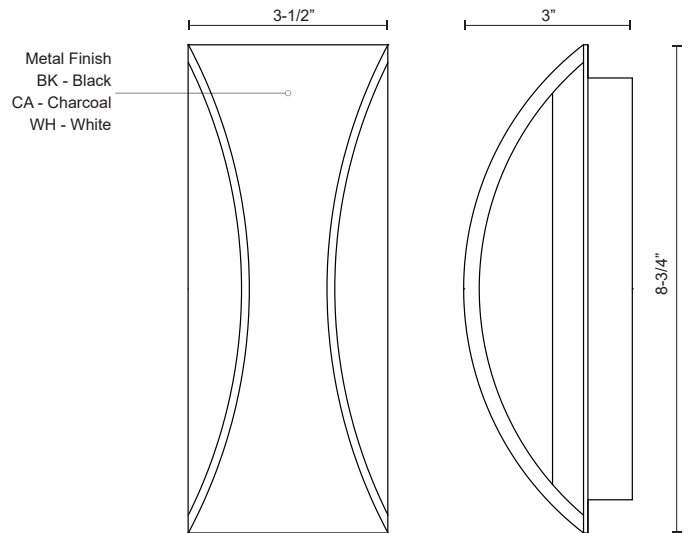

**CABO
EW3609**

WALL

PROJECT

DESCRIPTION

High powered LED exterior single light wall mount fixture, with stylish relaxed arch design and three different color arrangements with two tone colors of inner white with charcoal, black or white exterior metal finishes. Concealed inside is our 120V AC LED technology which radiates light either upward or downward depending how it is mounted on the wall. Can be mounted horizontal or vertical, certified ETL wet location listed and is available in two sizes.

EW3609-BK
Black

EW3609-CA
Charcoal

EW3609-WH
White

SPECIFICATION DETAILS

* For custom options, consult factory for details.

Fixture Dimensions	W8-3/4" x H3-1/2" x E3"
Light Source	LED
Wattage	6W
Total Lumens	400lm
Delivered Lumens	BK-181lm
Voltage	120V
Color Temperature	3000K
CRI (Ra)	>90
Optional Color Temps	2700K - 5000K Available, Minimum Order Quantities Apply
LED Rated Life	50,000 hours
Dimming	100% - 10%, ELV Dimmer (Not Included)
Diffuser Details	White Glass Diffuser
Location	Wet
Warranty	5 Years
ADA Compliant	Yes